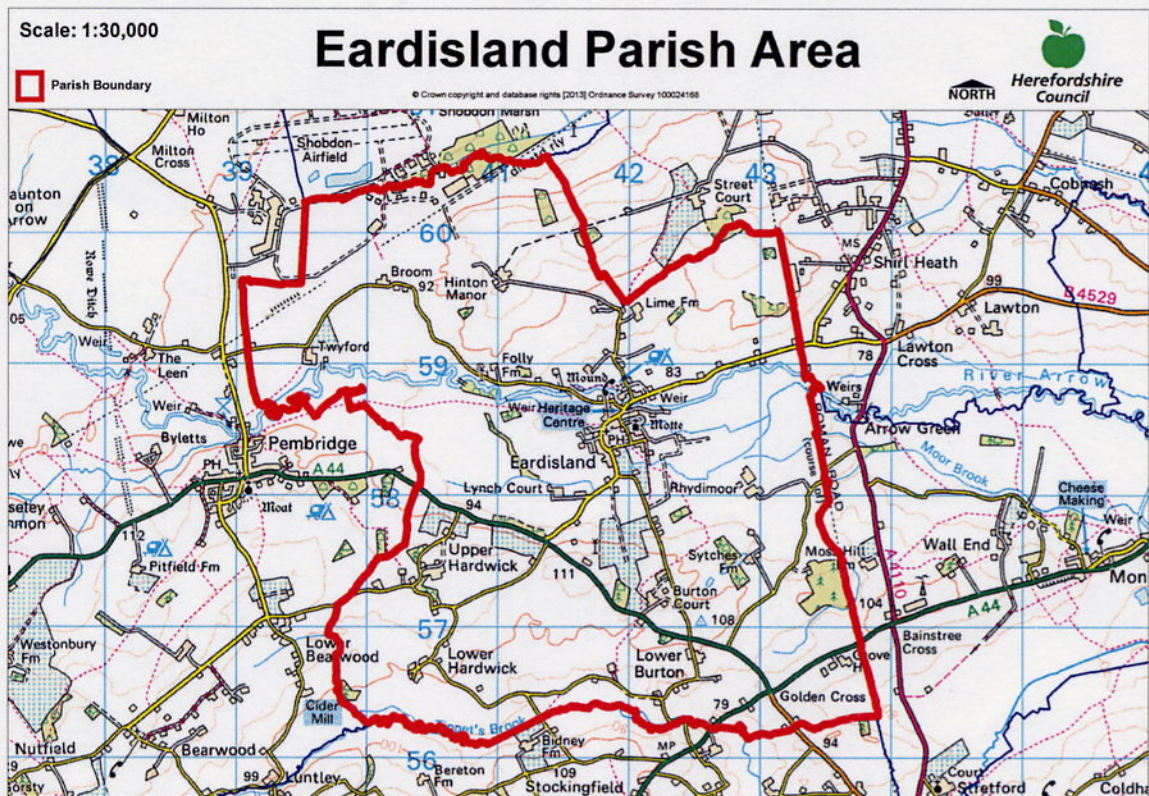

NEIGHBOURHOOD PLANNING NOTICE

The Neighbourhood Planning (General) Regulations 2012

Herefordshire Council has **APPROVED**, under Article 7 of the above Regulations the following Neighbourhood Area:-

Neighbourhood Area Name:

Relevant body is:

Eardisland

Eardisland Parish Council

The Neighbourhood Area is identified on the below map

ANDREW ASHCROFT

ASSISTANT DIRECTOR ECONOMY ENVIRONMENT AND CULTURAL SERVICES

Date: 24th February 2014