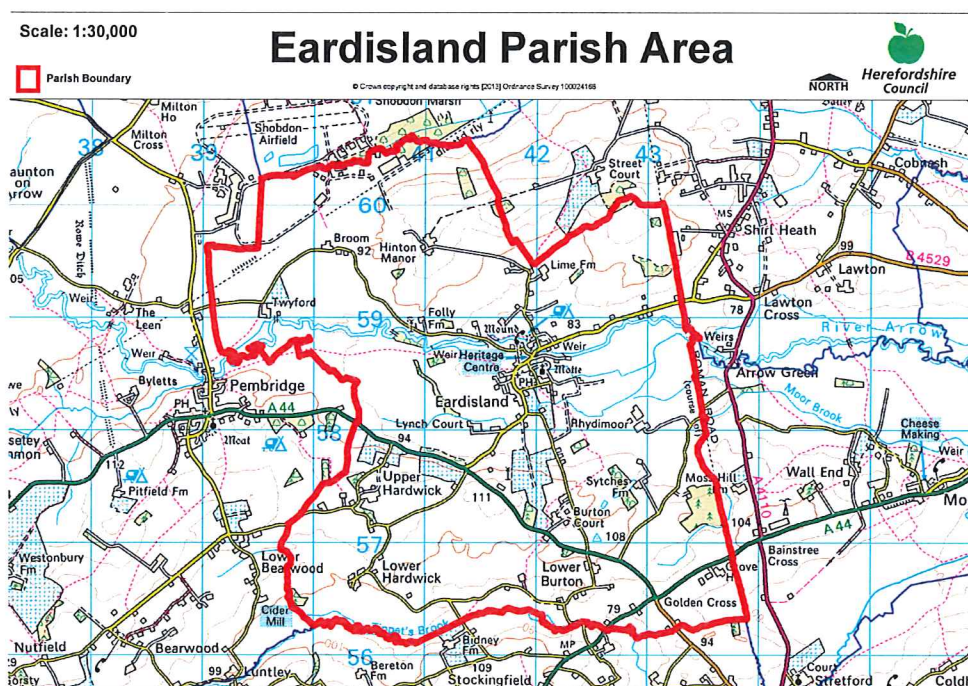

NEIGHBOURHOOD PLANNING NOTICE

The Neighbourhood Planning (General) Regulations 2012

Herefordshire Council has **MADE** under Article 19 of the above Regulations the **Eardisland Neighbourhood Plan**. This plan now forms part of the Development Plan for Herefordshire.

This plan can be viewed at;

- www.herefordshire.gov.uk/neighbourhoodplanning
- Hereford Centre – Franklin House
- Hereford Library – Town Hall

The Neighbourhood Plan covers the area identified on the map below

RICHARD GABB
PROGRAMME DIRECTOR GROWTH

Date: 12/10/16