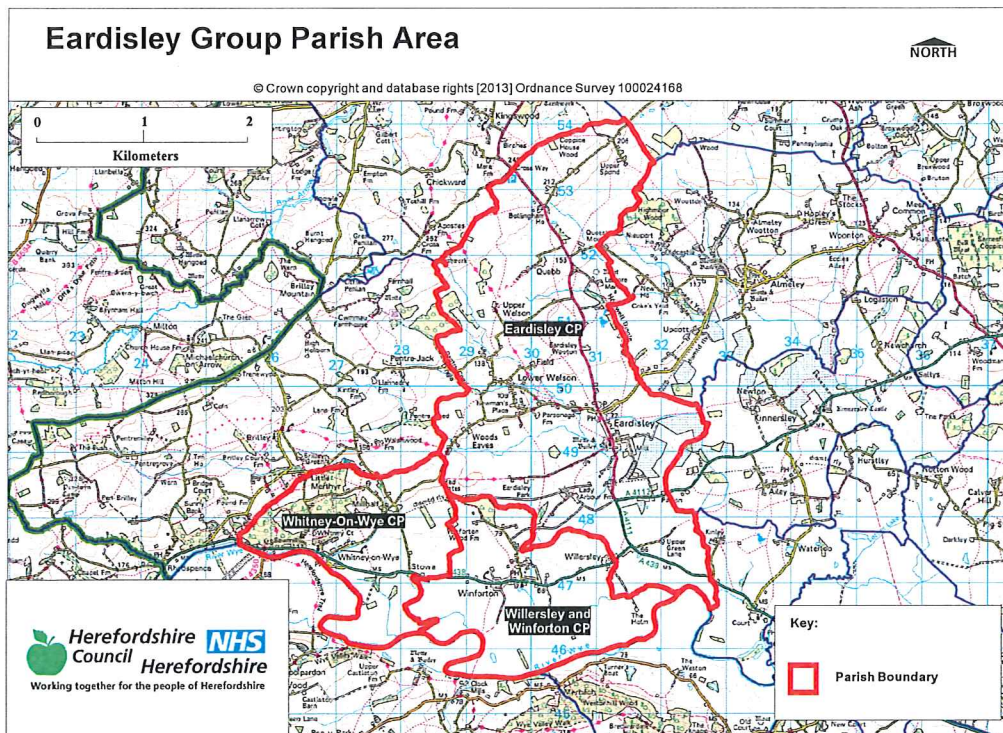

NEIGHBOURHOOD PLANNING NOTICE

The Neighbourhood Planning (General) Regulations 2012

Herefordshire Council has **MADE** under Article 19 of the above Regulations the **Eardisley Group Neighbourhood Plan**. This plan now forms part of the Development Plan for Herefordshire.

The Neighbourhood Plan covers the area identified on the map below

RICHARD GABB
PROGRAMME DIRECTOR GROWTH

Date: 20/06/16