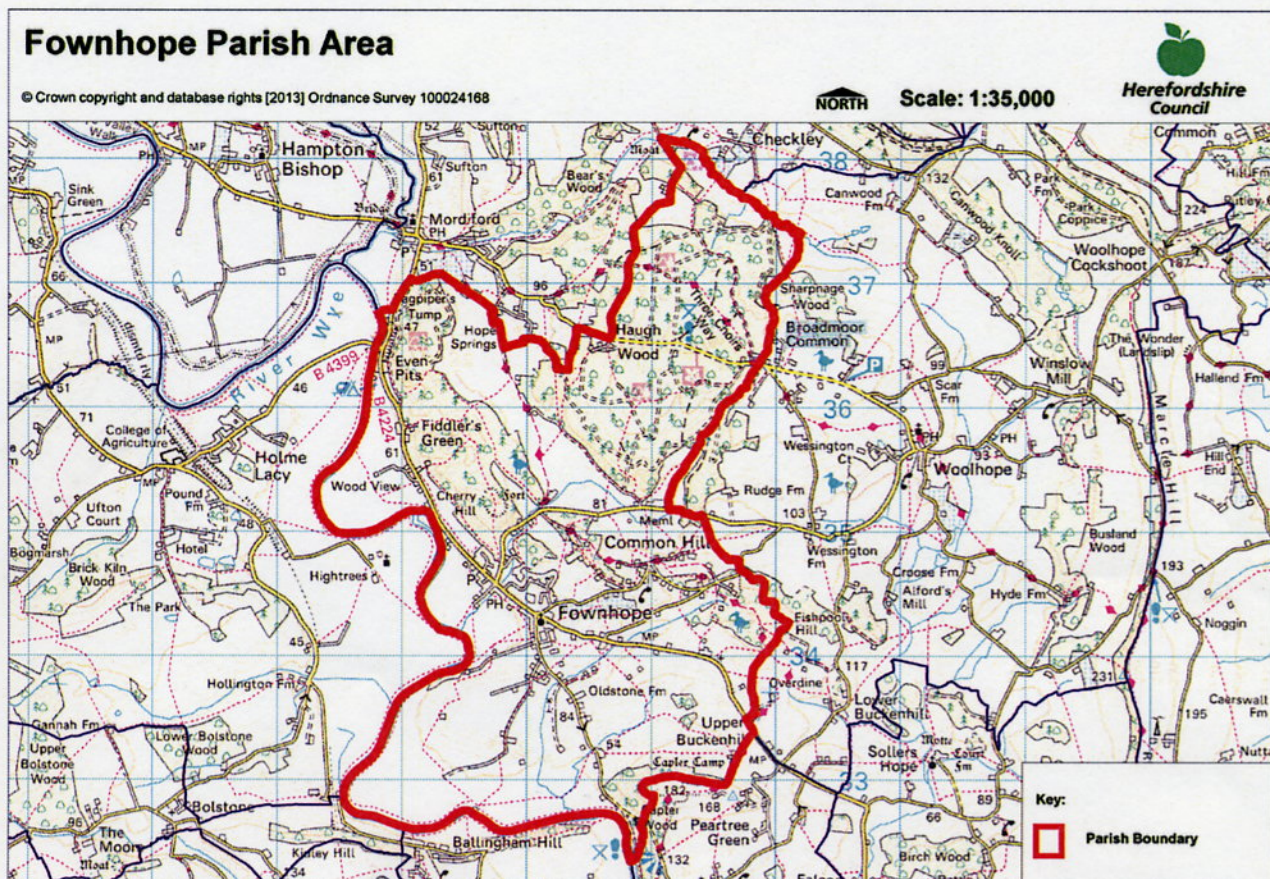

NEIGHBOURHOOD PLANNING NOTICE

The Neighbourhood Planning (General) Regulations 2012

Herefordshire Council has **APPROVED**, under Article 7 of the above Regulations the following Neighbourhood Area:-

Neighbourhood Area Name:

Relevant body is:

Fownhope Neighbourhood Area

Fownhope Parish Council

The Neighbourhood Area is identified on the below map

ANDREW ASHCROFT

ASSISTANT DIRECTOR ECONOMY ENVIRONMENT AND CULTURAL SERVICES

Date: 23/01/14