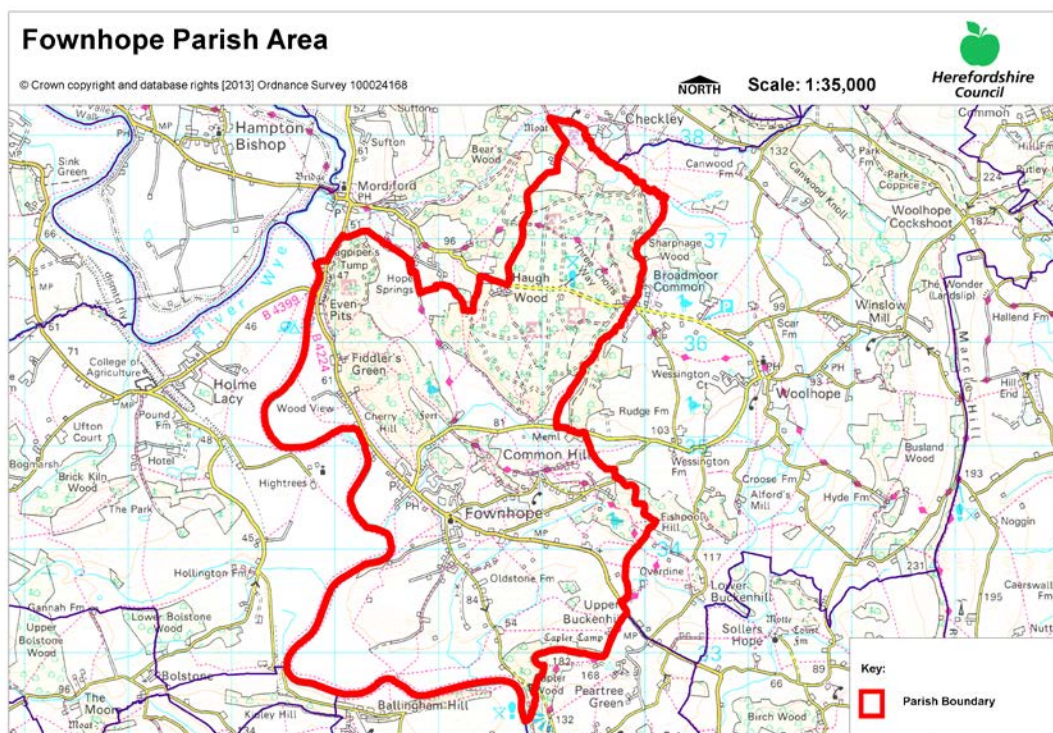

# NEIGHBOURHOOD PLANNING NOTICE

## The Neighbourhood Planning (General) Regulations 2012

Herefordshire Council has **MADE** under Article 19 of the above Regulations the **Fownhope Neighbourhood Plan**. This plan now forms part of the Development Plan for Herefordshire.

The Neighbourhood Plan covers the area identified on the map below

**RICHARD GABB**  
**PROGRAMME DIRECTOR GROWTH**

Date: 01/08/16