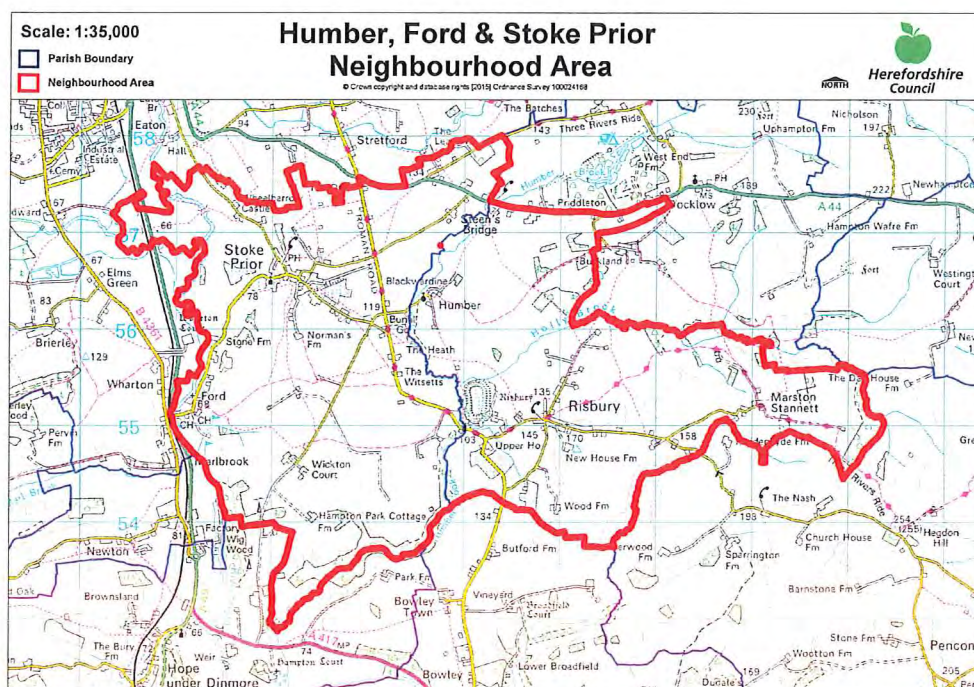

NEIGHBOURHOOD PLANNING NOTICE

The Neighbourhood Planning (General) Regulations 2012

Herefordshire Council has **MADE** under Article 19 of the above Regulations the **Humber, Ford and Stoke Prior Neighbourhood Plan**. This plan now forms part of the Development Plan for Herefordshire.

This plan can be viewed at;

- www.herefordshire.gov.uk/neighbourhoodplanning
- Hereford Centre – Franklin House
- Hereford Library – Town Hall
- Leominster Library

The Neighbourhood Plan covers the area identified on the map below