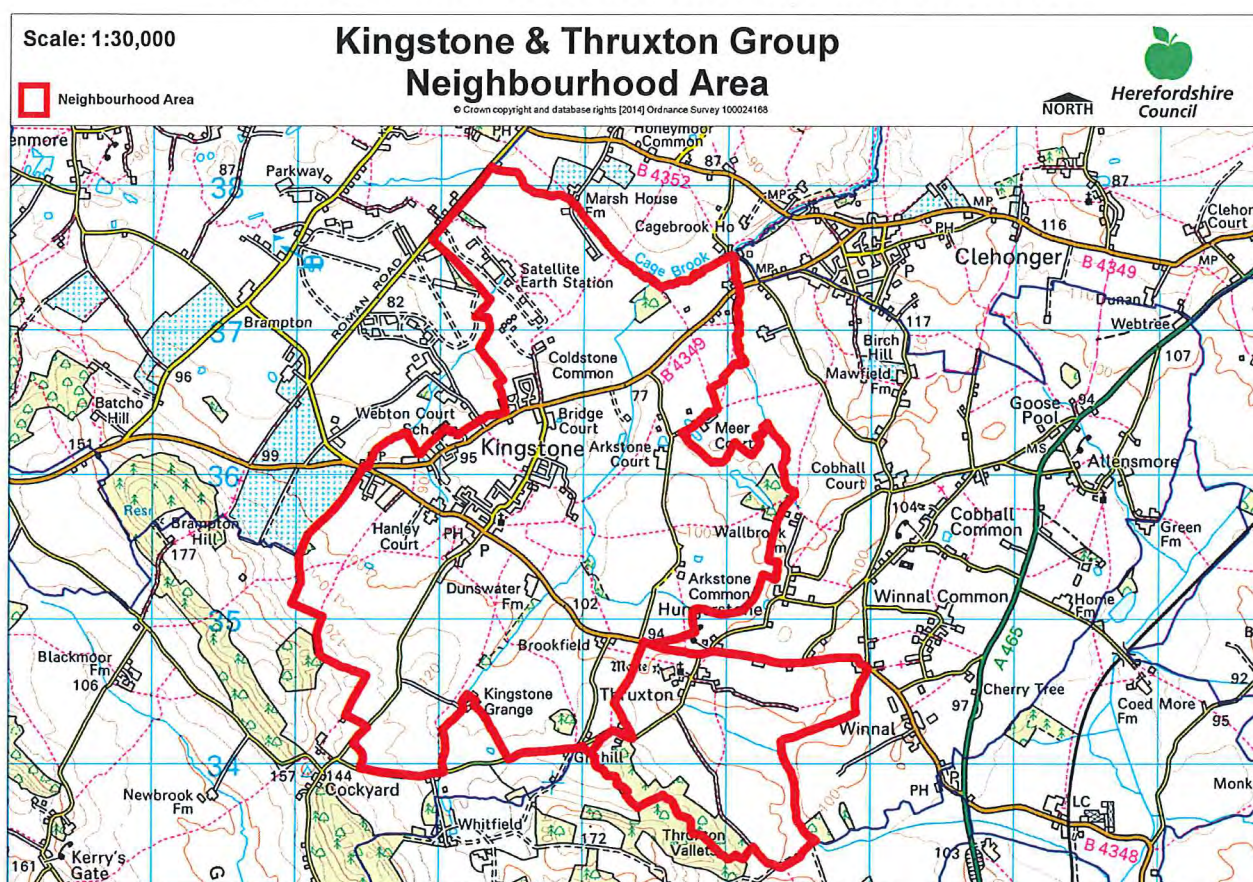

NEIGHBOURHOOD PLANNING NOTICE

The Neighbourhood Planning (General) Regulations 2012

Herefordshire Council has **APPROVED**, under Article 7 of the above Regulations the following Neighbourhood Area:-

Neighbourhood Area Name:

Relevant body is:

Kingstone & Thruxton Neighbourhood Area

Kingstone & Thruxton Group Parish Council

The Neighbourhood Area is identified on the below map

.....

ANDREW ASHCROFT

ASSISTANT DIRECTOR ECONOMY ENVIRONMENT AND CULTURAL SERVICES