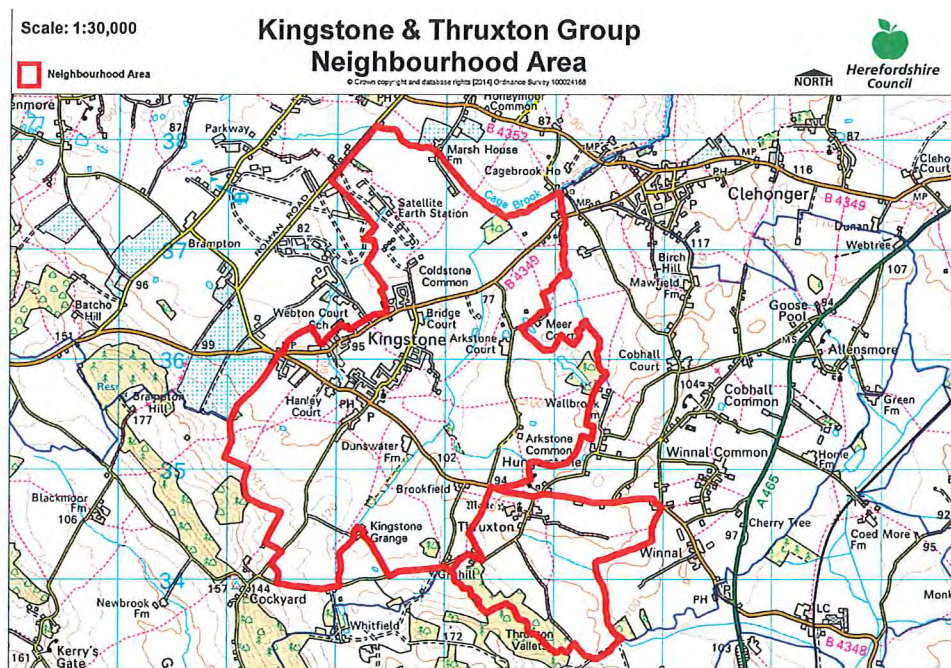

NEIGHBOURHOOD PLANNING NOTICE

The Neighbourhood Planning (General) Regulations 2012

Herefordshire Council has **MADE** under Article 19 of the above Regulations the **Kingstone and Thrupton Group Neighbourhood Development Plan**. This plan now forms part of the Development Plan for Herefordshire.

This plan can be viewed at;

- www.herefordshire.gov.uk/neighbourhoodplanning
- Hereford Centre – Franklin House
- Hereford Library – Town Hall

The Neighbourhood Plan covers the area identified on the map below