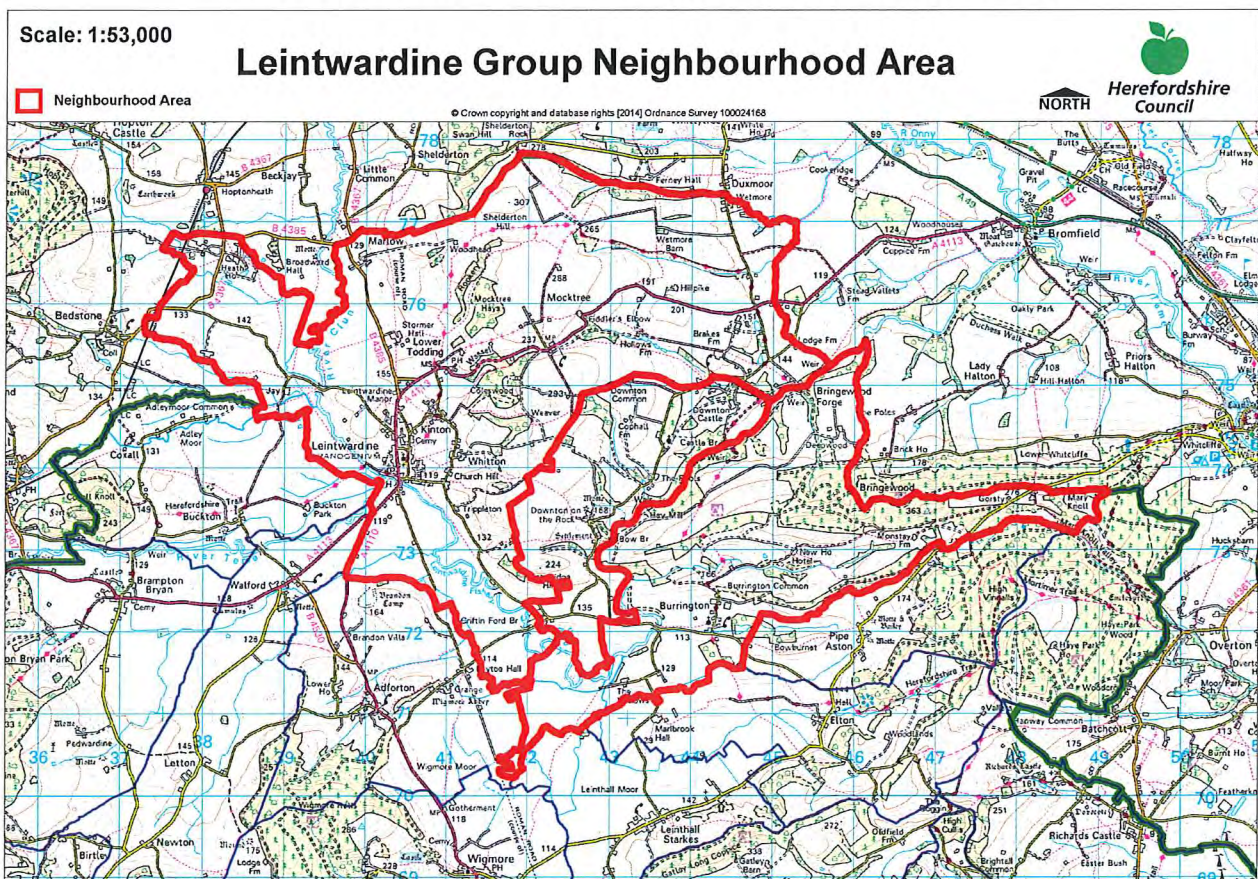

# NEIGHBOURHOOD PLANNING NOTICE

## The Neighbourhood Planning (General) Regulations 2012

Herefordshire Council has **APPROVED**, under Article 7 of the above Regulations the following Neighbourhood Area:-

Neighbourhood Area Name:

Relevant body is:

**Leintwardine Group  
Neighbourhood Area**

**Leintwardine Group  
Parish Council**

The Neighbourhood Area is identified on the below map

.....

**ANDREW ASHCROFT**

**ASSISTANT DIRECTOR ECONOMY ENVIRONMENT AND CULTURAL SERVICES**