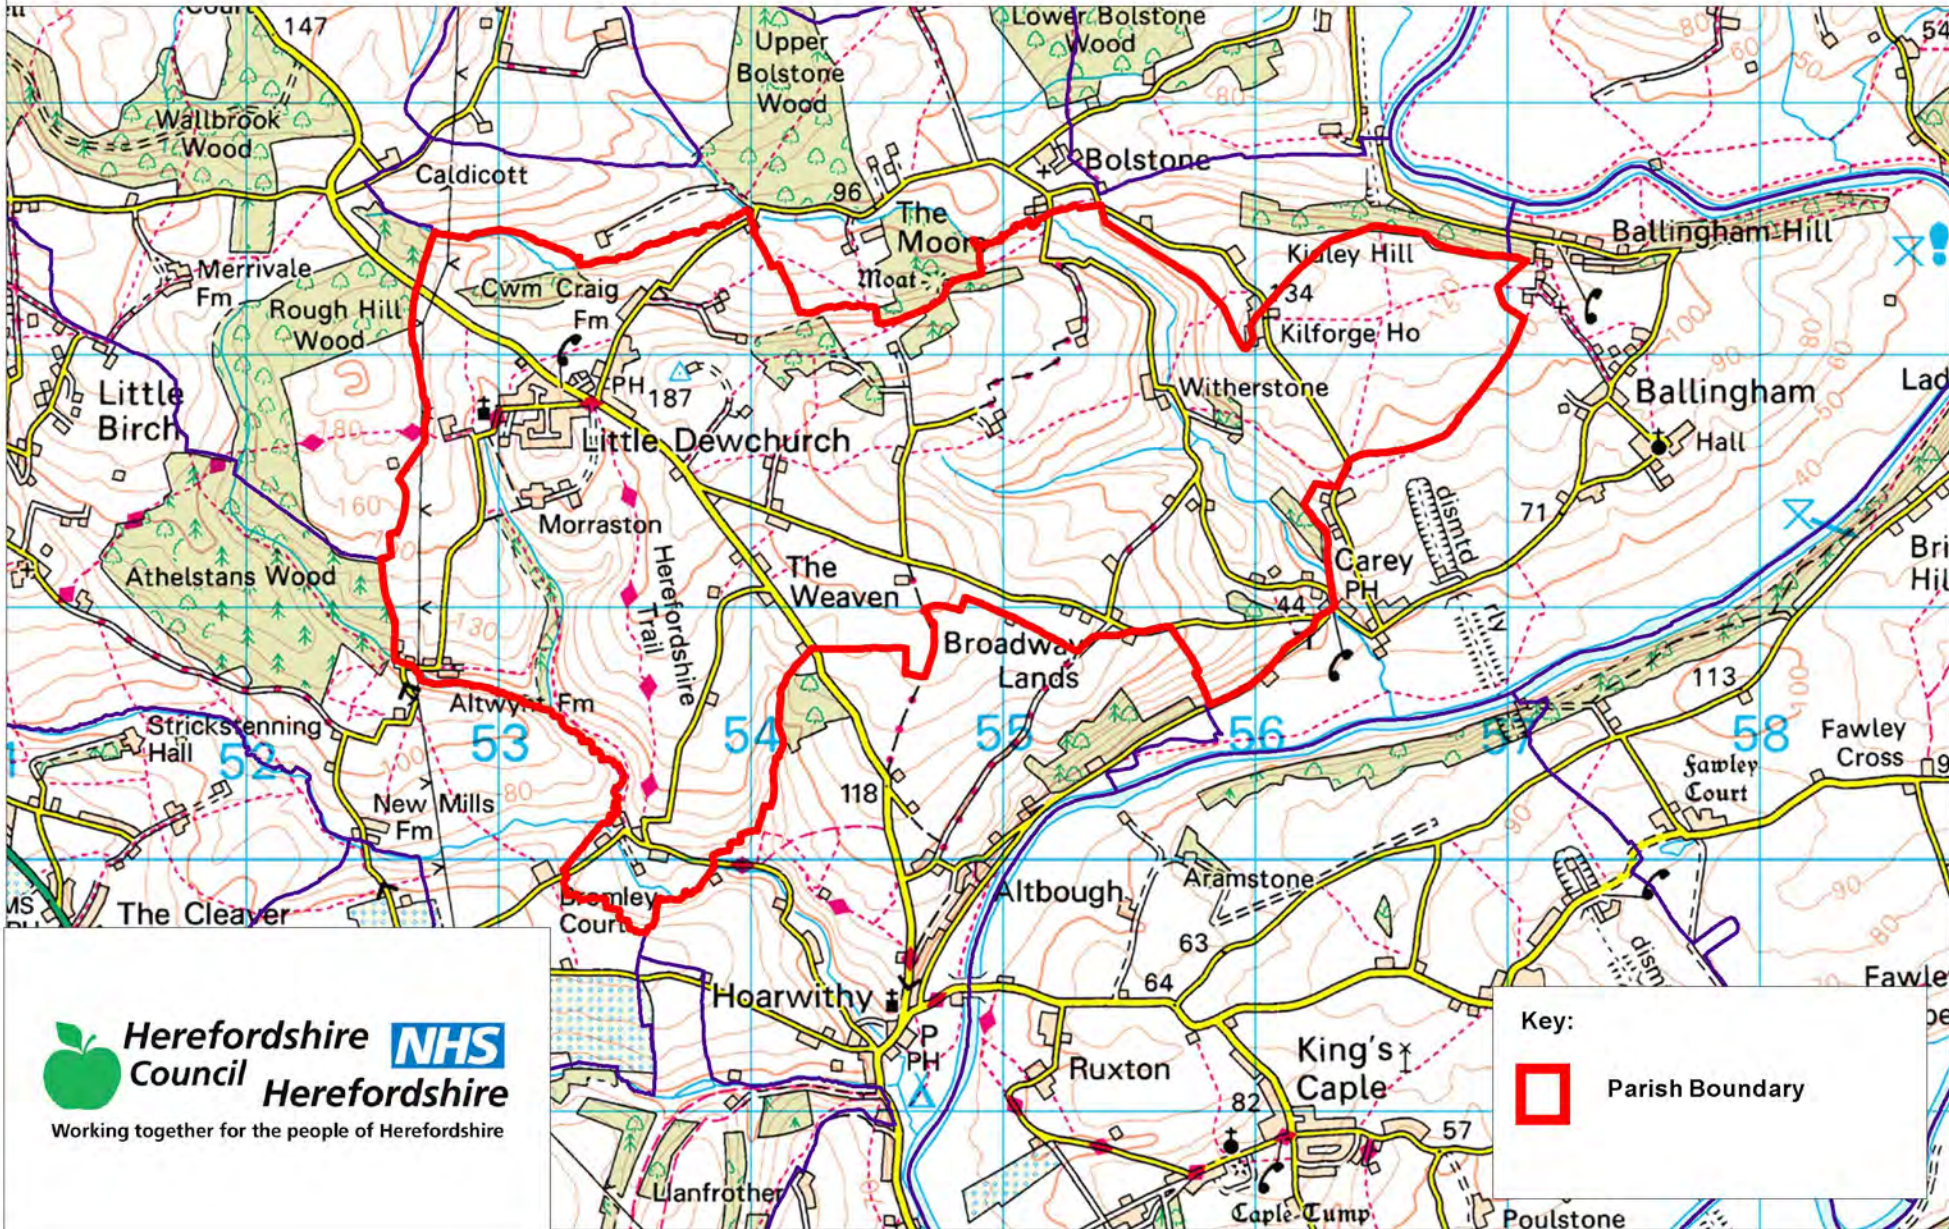

Little Dewchurch Parish Area

© Crown copyright and database rights [2013] Ordnance Survey 100024168

Scale: 1:30,000

Key:

 Parish Boundary