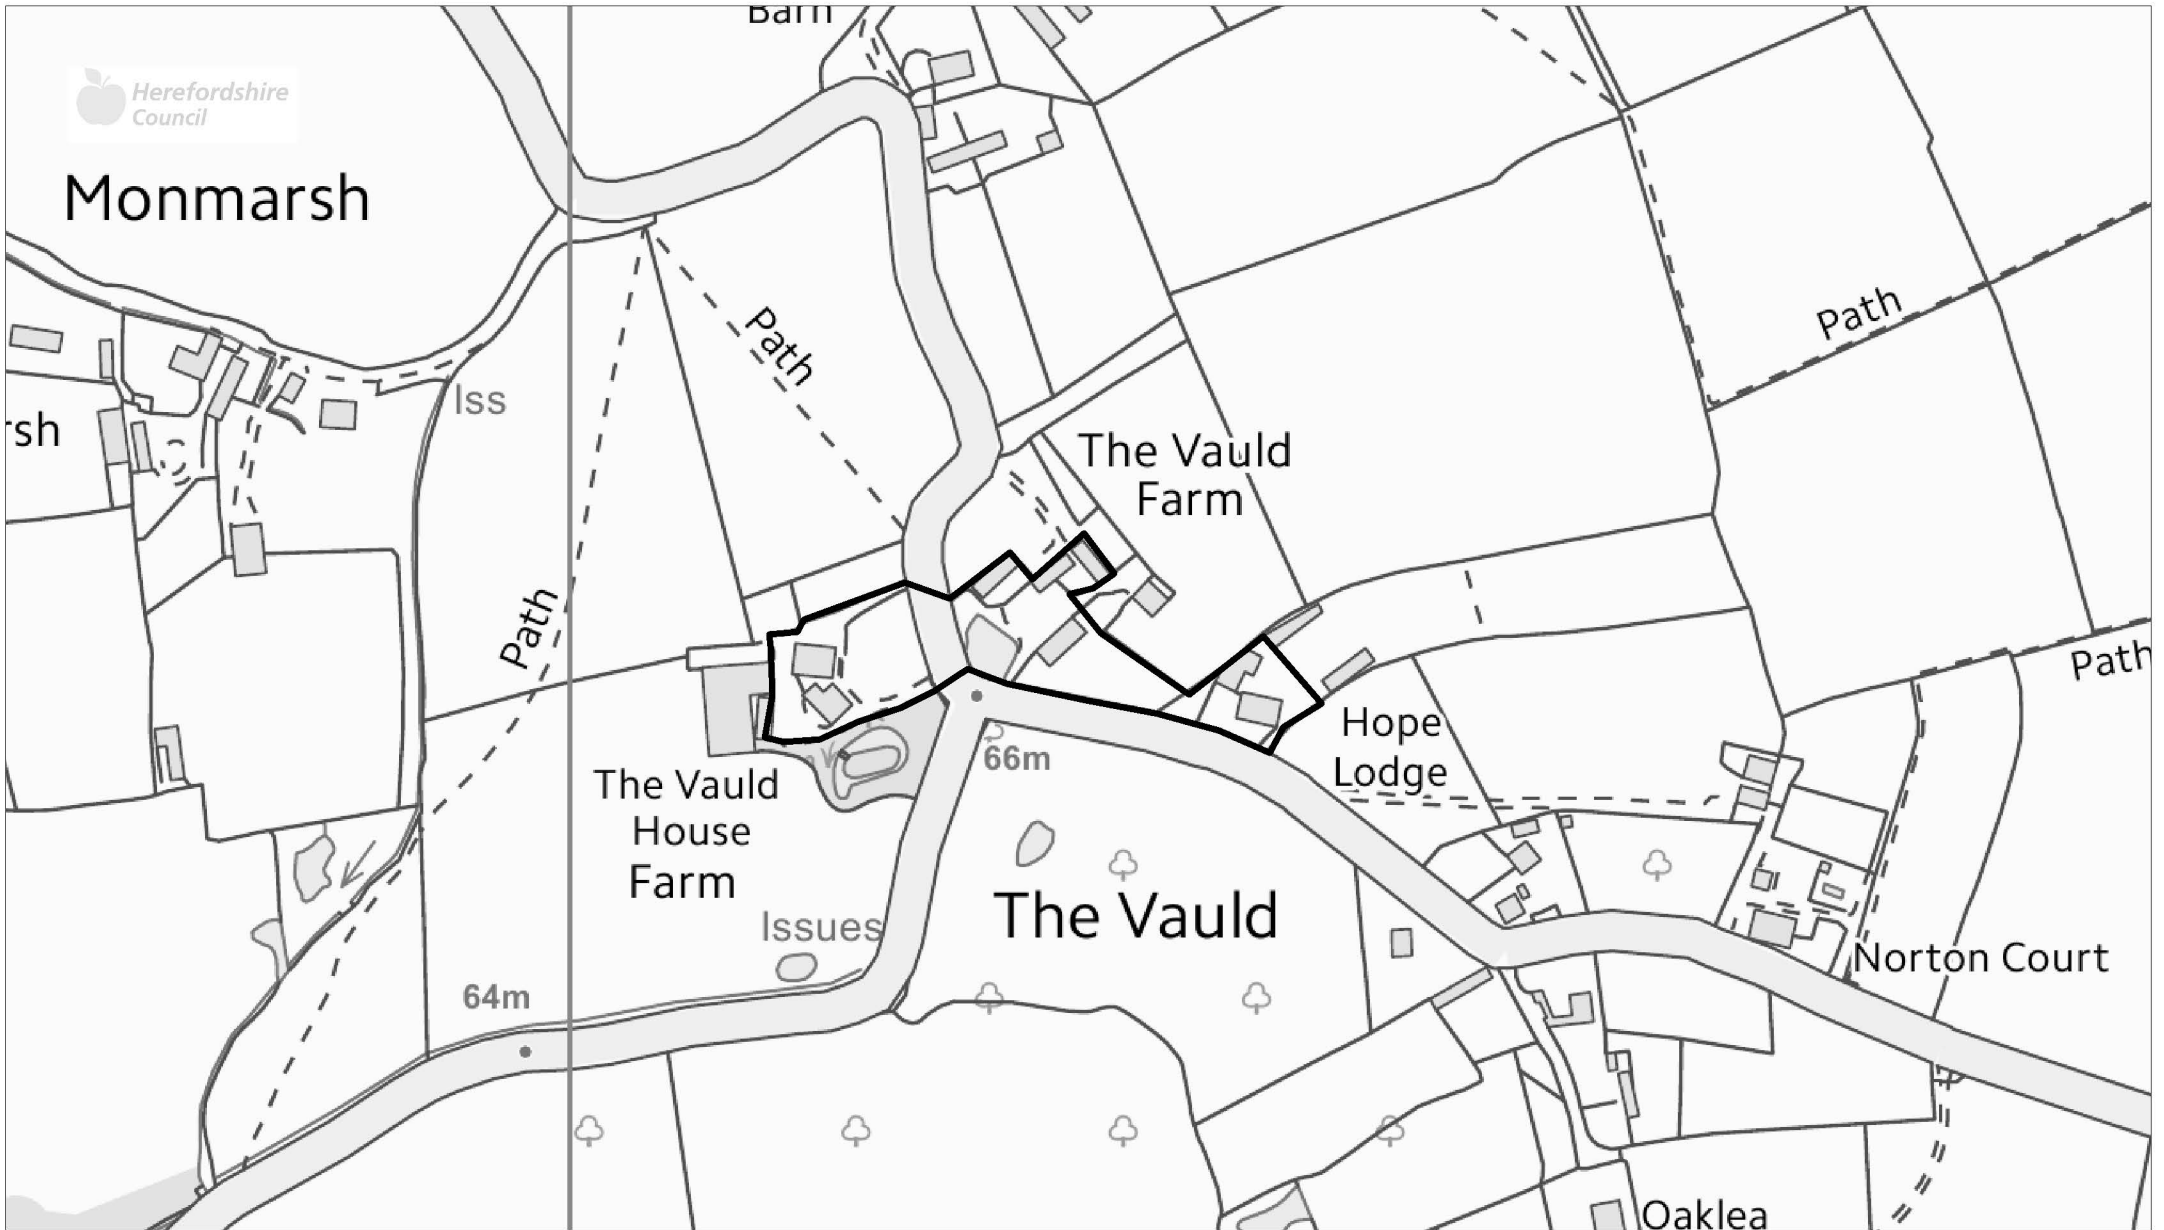

# Monmarsh

— Settlement Boundary

## The Vault Policies Map

Scale 1:3,000  
at A4 size