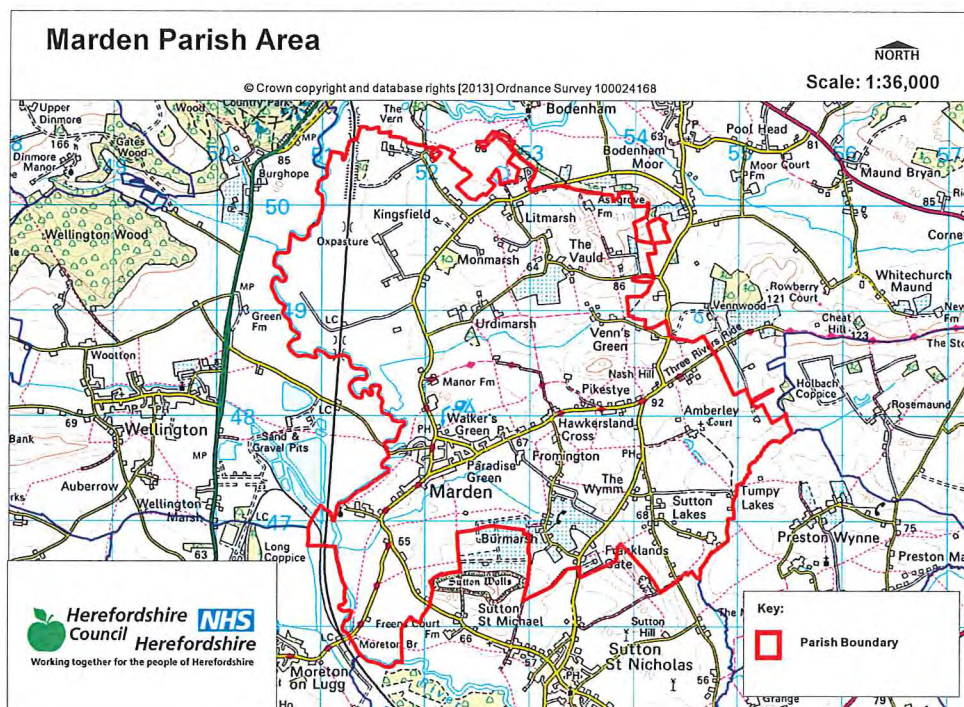

NEIGHBOURHOOD PLANNING NOTICE

The Neighbourhood Planning (General) Regulations 2012

Herefordshire Council has **MADE** under Article 19 of the above Regulations the **Marden Neighbourhood Plan**. This plan now forms part of the Development Plan for Herefordshire.

This plan can be viewed at;

- www.herefordshire.gov.uk/neighbourhoodplanning
- Hereford Centre – Franklin House
- Hereford Library – Town Hall

The Neighbourhood Plan covers the area identified on the map below