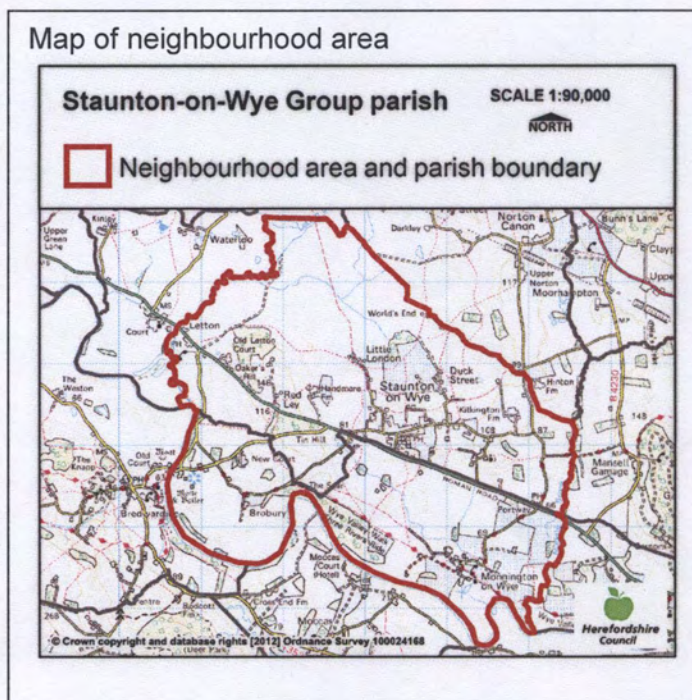

NEIGHBOURHOOD PLANNING NOTICE

The Neighbourhood Planning (General) Regulations 2012

Herefordshire Council has **APPROVED**, under Article 7 of the above Regulations the following neighbourhood area:-

Neighbourhood Area Name:

Staunton-on-Wye Group

Relevant body is:

Staunton-on-Wye Group Parish

The neighbourhood area is identified on the attached map

Map of neighbourhood area

ANDREW ASHCROFT

ASSISTANT DIRECTOR ECONOMY ENVIRONMENT AND CULTURAL SERVICES