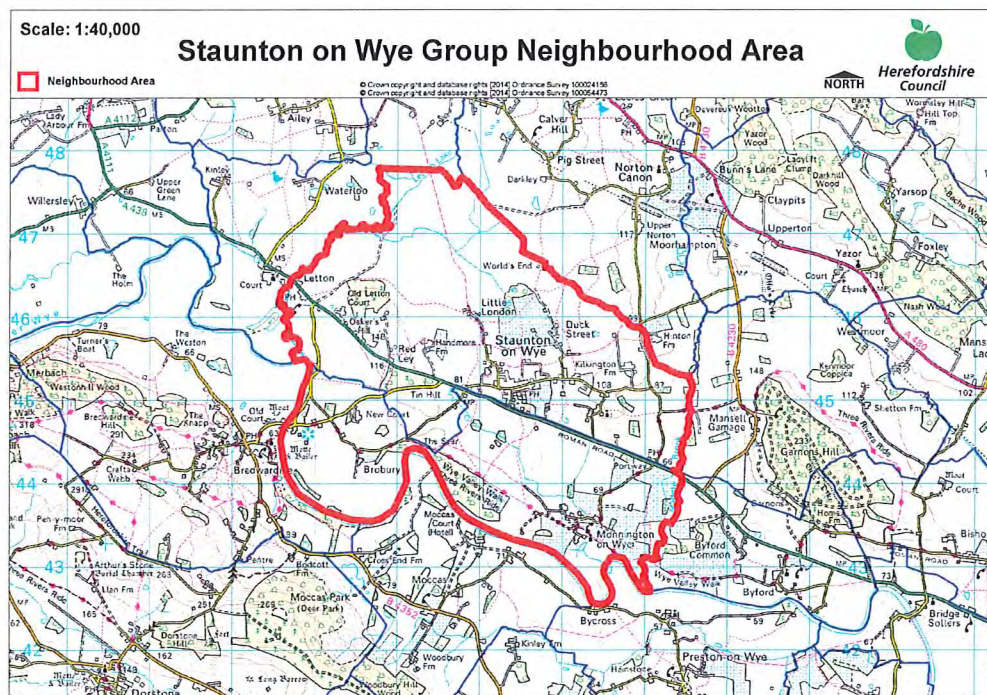

NEIGHBOURHOOD PLANNING NOTICE

The Neighbourhood Planning (General) Regulations 2012

Herefordshire Council has **MADE** under Article 19 of the above Regulations the **Staunton on Wye Group Neighbourhood Plan**. This plan now forms part of the Development Plan for Herefordshire.

The Neighbourhood Plan covers the area identified on the map below

RICHARD GABB
PROGRAMME DIRECTOR GROWTH

Date: 20/06/16