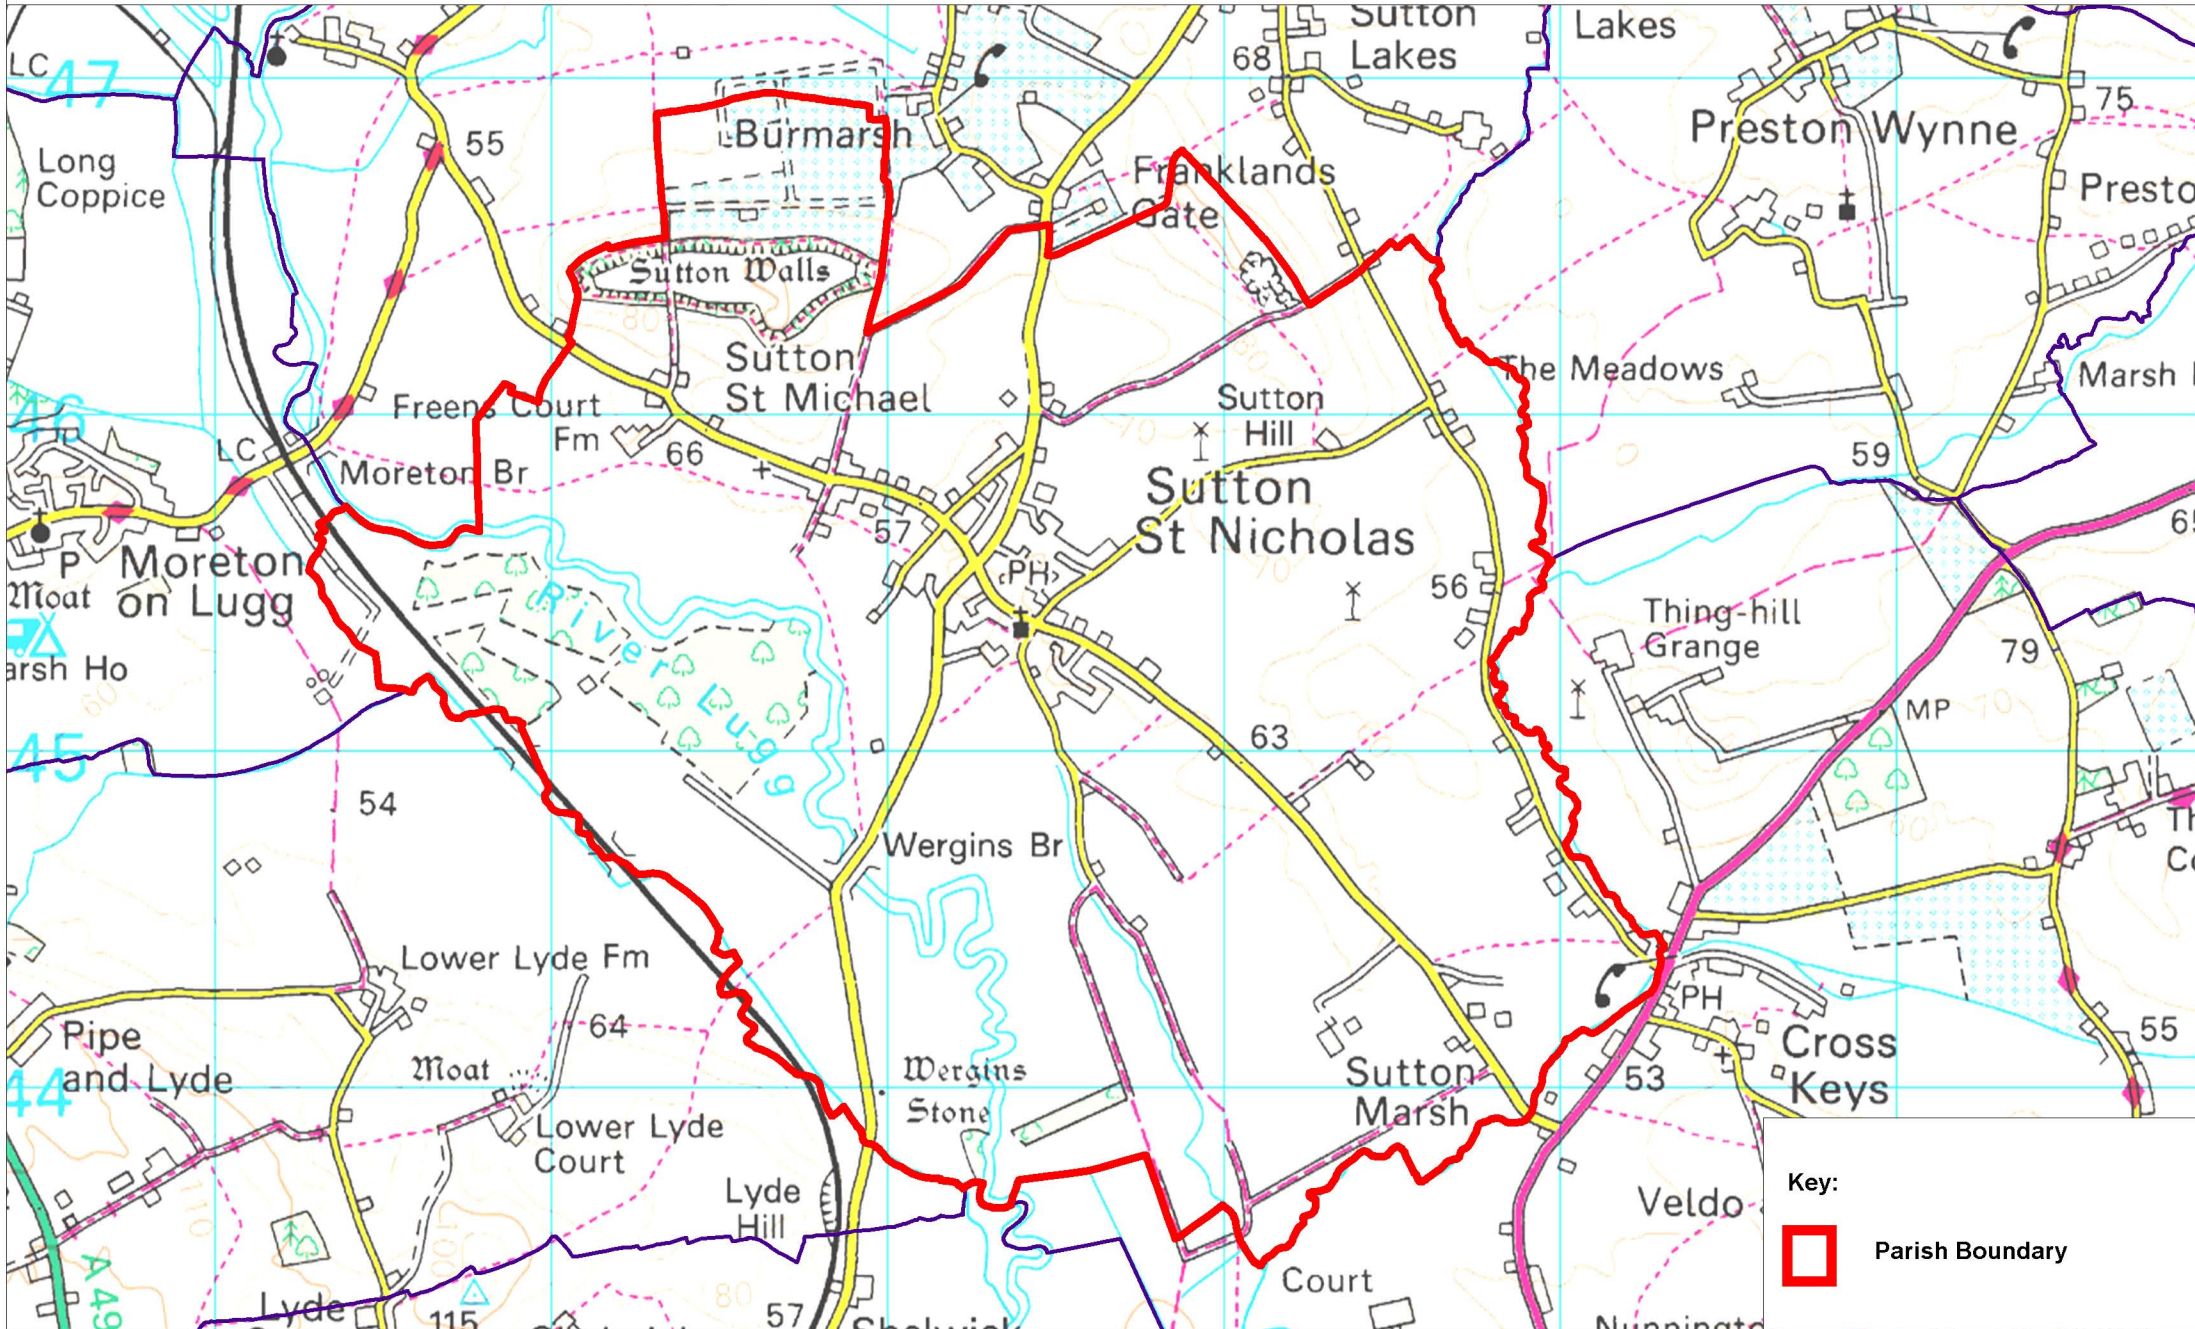

Sutton St Nicholas Parish Area

Herefordshire
Council

© Crown copyright and database rights [2013] Ordnance Survey 100024168

Scale: 1:22,500

Key:

Parish Boundary