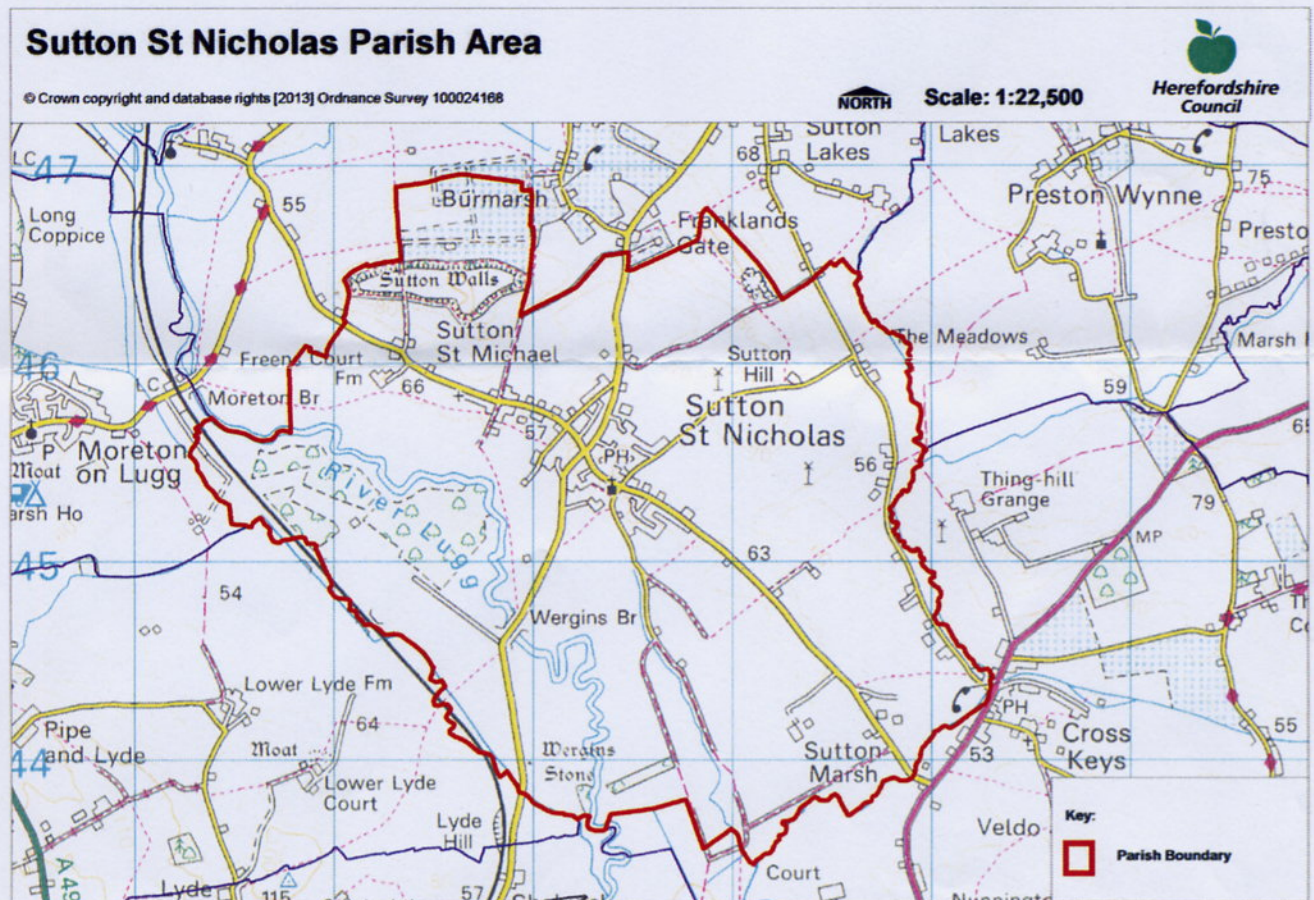

NEIGHBOURHOOD PLANNING NOTICE

The Neighbourhood Planning (General) Regulations 2012

Herefordshire Council has **APPROVED**, under Article 7 of the above Regulations the following Neighbourhood Area:-

Neighbourhood Area Name:

Relevant body is:

Sutton St Nicholas Neighbourhood Area

Sutton St Nicholas Parish Council

The Neighbourhood Area is identified on the below map

GEOFF HUGHES

DIRECTOR OF ECONOMY, COMMUNITIES AND CORPORATE

Date: 15/01/2014