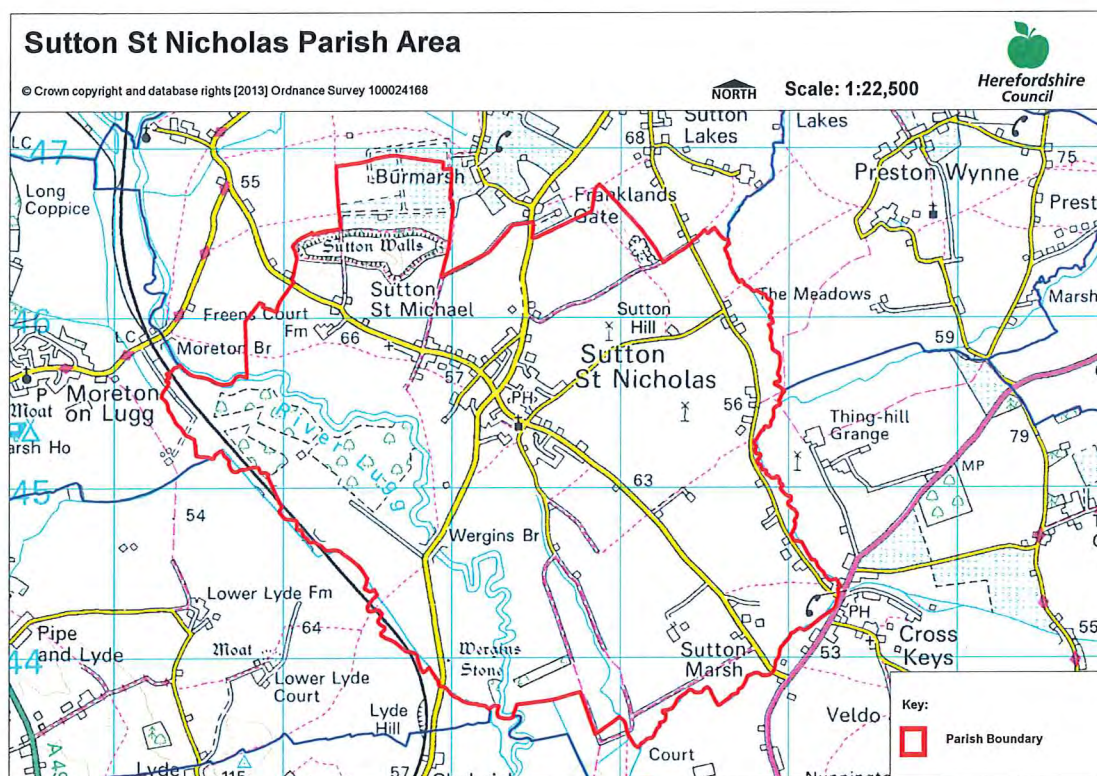

NEIGHBOURHOOD PLANNING NOTICE

The Neighbourhood Planning (General) Regulations 2012

Herefordshire Council has **MADE** under Article 19 of the above Regulations the **Sutton St Nicholas Neighbourhood Plan**. This plan now forms part of the Development Plan for Herefordshire.

This plan can be viewed at;

- www.herefordshire.gov.uk/neighbourhoodplanning
- Hereford Centre – Franklin House
- Hereford Library

The Neighbourhood Plan covers the area identified on the map below

RICHARD GABB
PROGRAMME DIRECTOR GROWTH