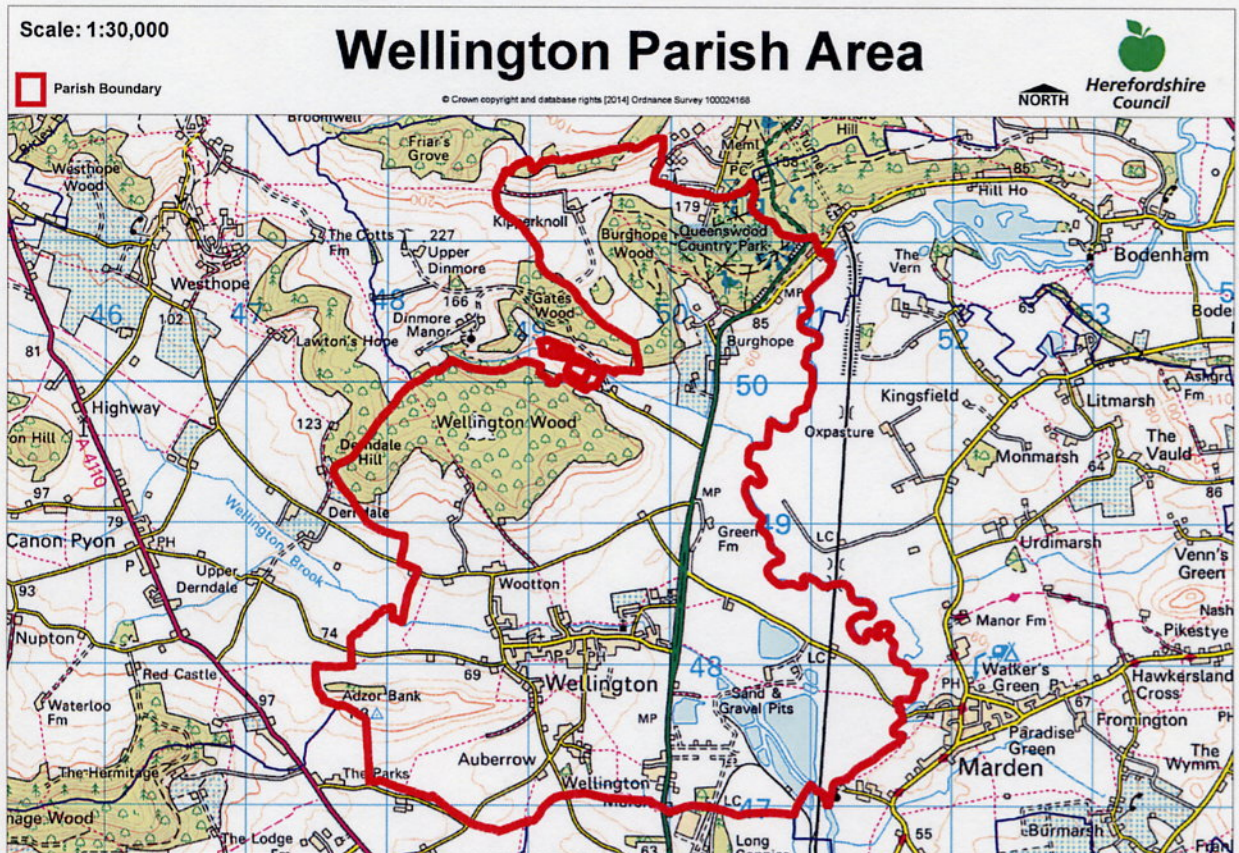

## The Neighbourhood Planning (General) Regulations 2012

Herefordshire Council has **APPROVED**, under Article 7 of the above Regulations the following Neighbourhood Area:-

Neighbourhood Area Name:

Relevant body is:

**Wellington**

**Wellington Parish Council**

The Neighbourhood Area is identified on the below map

.....

**ANDREW ASHCROFT**

**ASSISTANT DIRECTOR ECONOMY ENVIRONMENT AND CULTURAL SERVICES**

Date: 24<sup>th</sup> February 2014