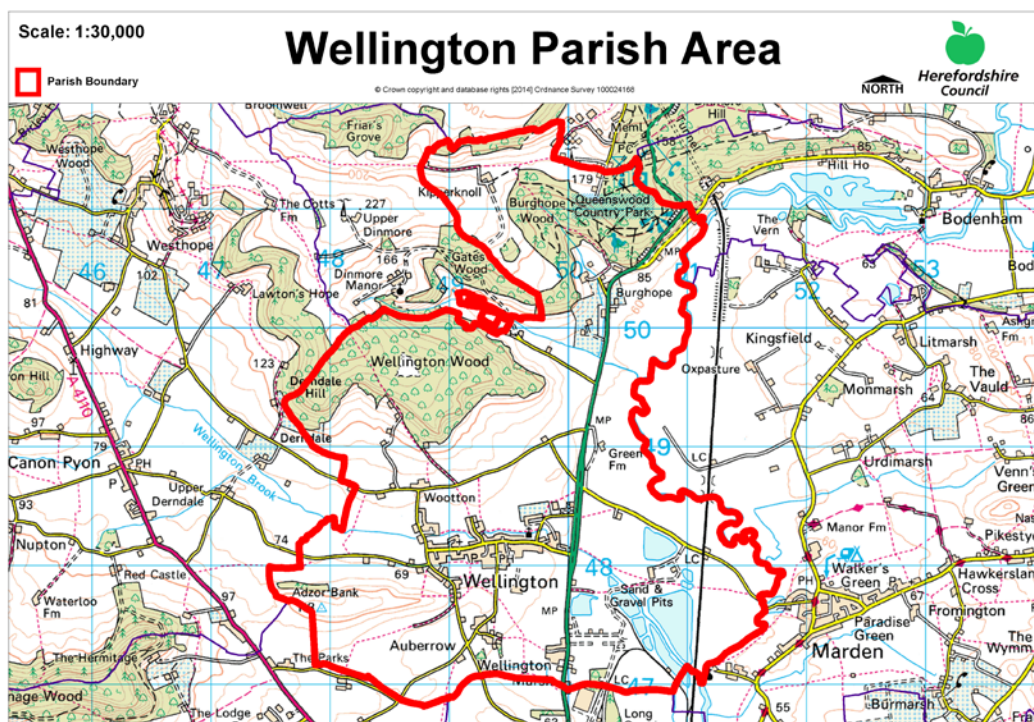

# NEIGHBOURHOOD PLANNING NOTICE

## The Neighbourhood Planning (General) Regulations 2012

Herefordshire Council has **MADE** under Article 19 of the above Regulations the **Wellington Neighbourhood Plan**. This plan now forms part of the Development Plan for Herefordshire.

The Neighbourhood Plan covers the area identified on the map below

RICHARD GABB  
PROGRAMME DIRECTOR GROWTH

Date: 01/08/16