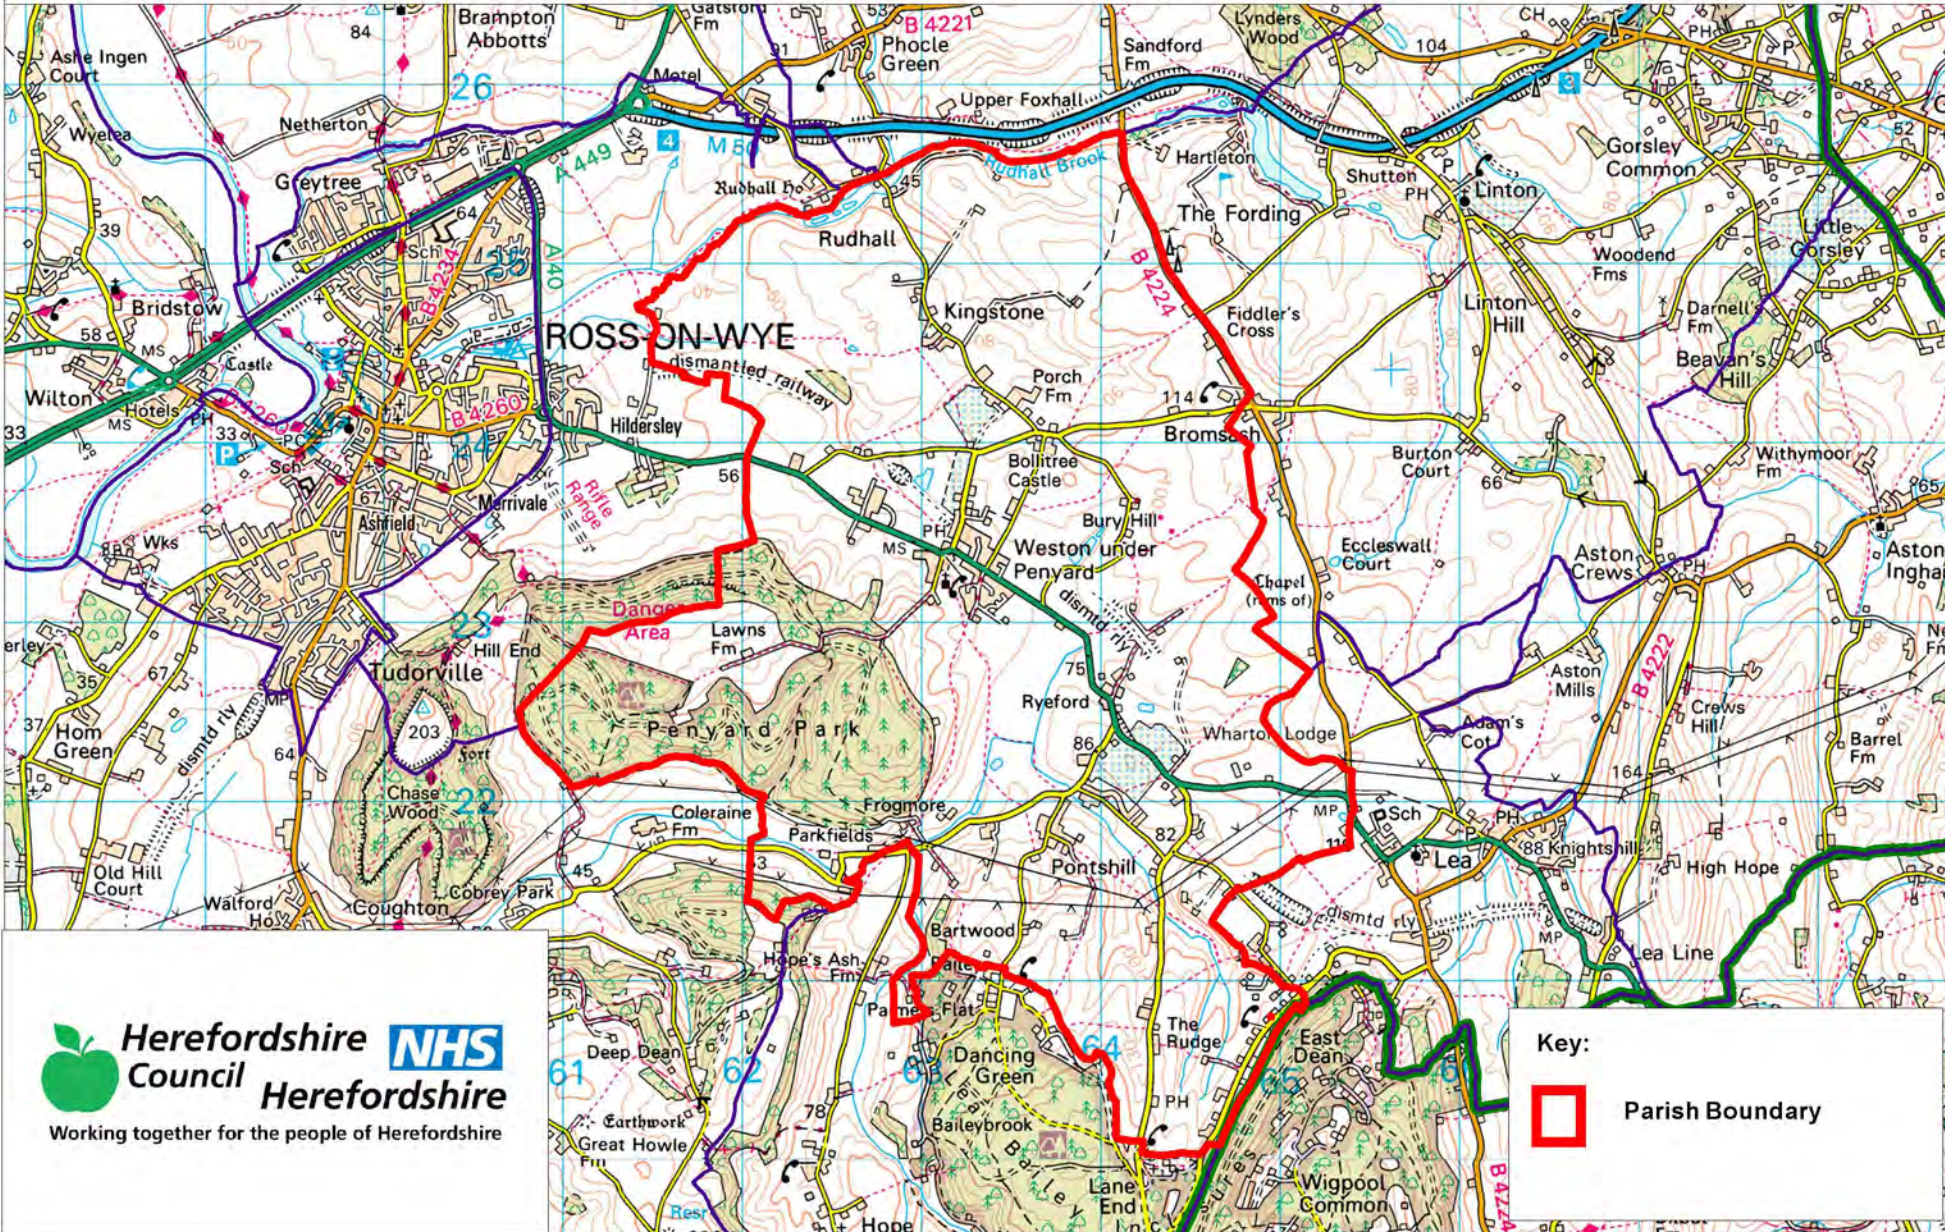

Weston under Penyard Parish Area

© Crown copyright and database rights [2013] Ordnance Survey 100024168

Scale: 1:42,000

 **Herefordshire NHS Council**
Herefordshire
Working together for the people of Herefordshire

Key:

 Parish Boundary