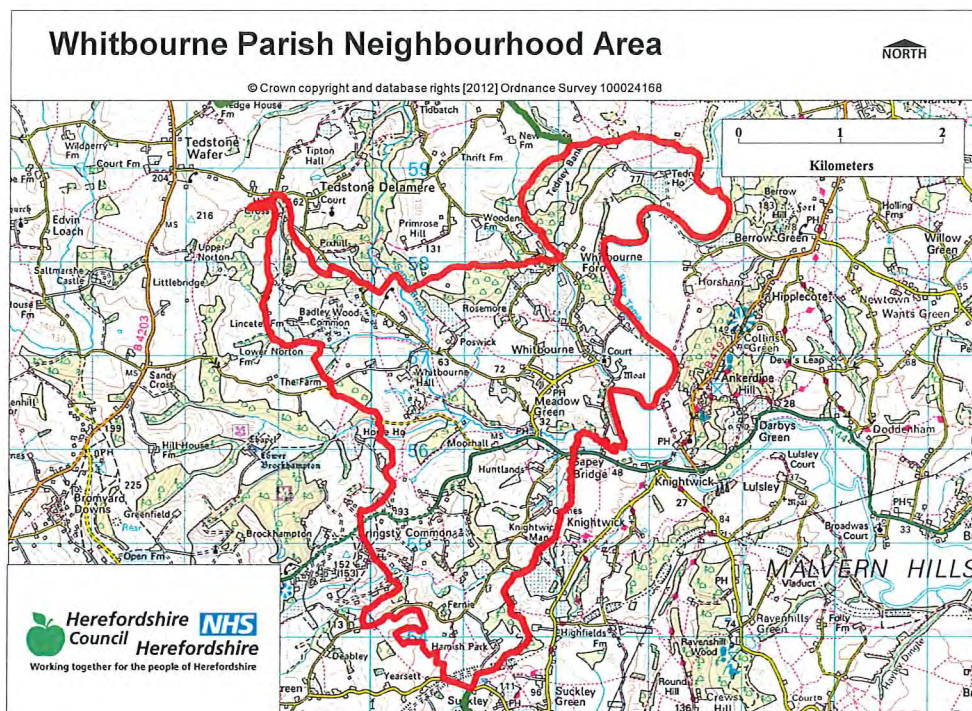

NEIGHBOURHOOD PLANNING NOTICE

The Neighbourhood Planning (General) Regulations 2012

Herefordshire Council has **MADE** under Article 19 of the above Regulations the **Whitbourne Neighbourhood Development Plan**. This plan now forms part of the Development Plan for Herefordshire.

This plan can be viewed at;

- www.herefordshire.gov.uk/neighbourhoodplanning
- Hereford Centre – Franklin House
- Hereford Library – Town Hall

The Neighbourhood Plan covers the area identified on the map below