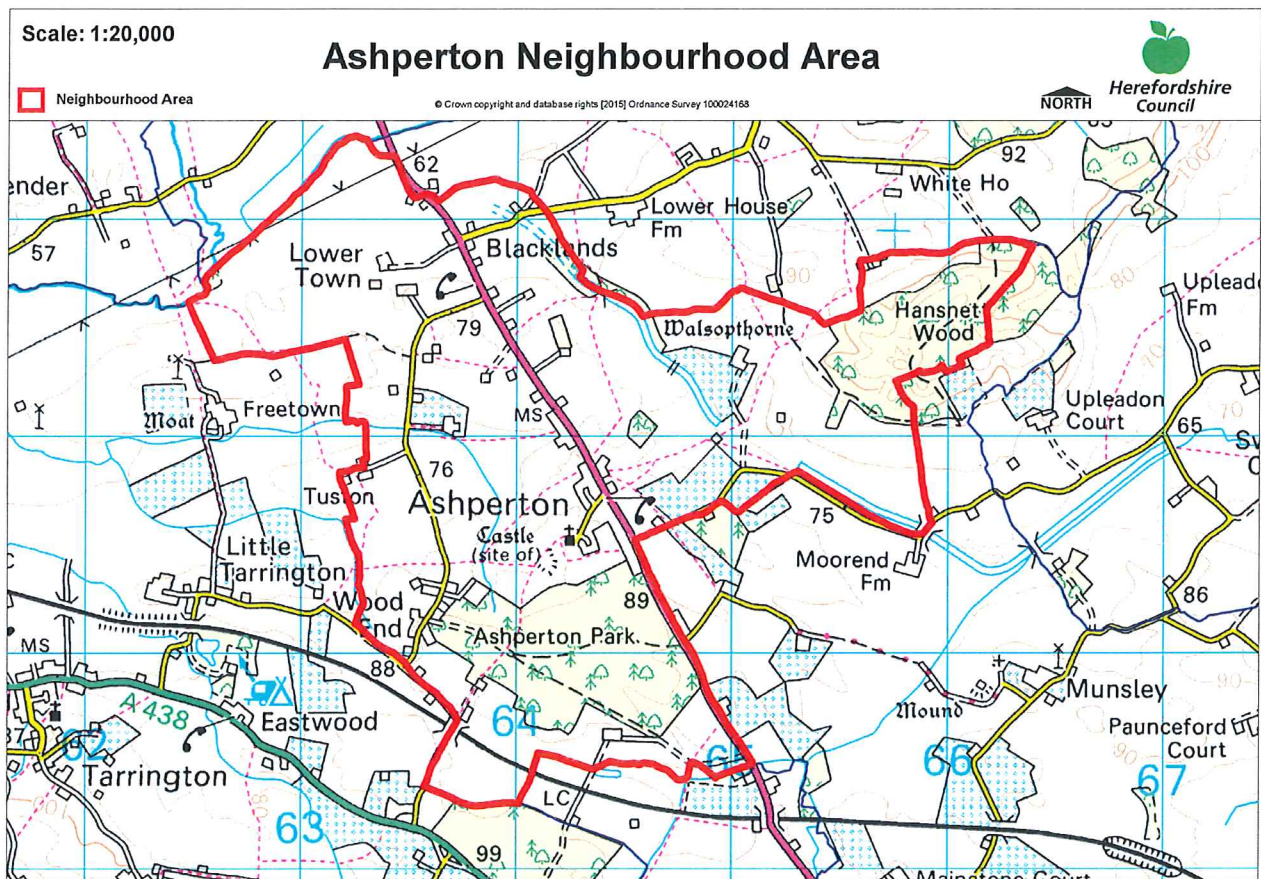

NEIGHBOURHOOD PLANNING NOTICE

The Neighbourhood Planning (General) Regulations 2012

Herefordshire Council has **APPROVED**, under Article 7 of the above Regulations the following Neighbourhood Area:-

Neighbourhood Area Name:

Relevant body is:

Ashperton Neighbourhood Area

Ashperton Parish Council

The Neighbourhood Area is identified on the below map

.....

ANDREW ASHCROFT

ASSISTANT DIRECTOR ECONOMIC, ENVIRONMENTAL AND CULTURAL SERVICES