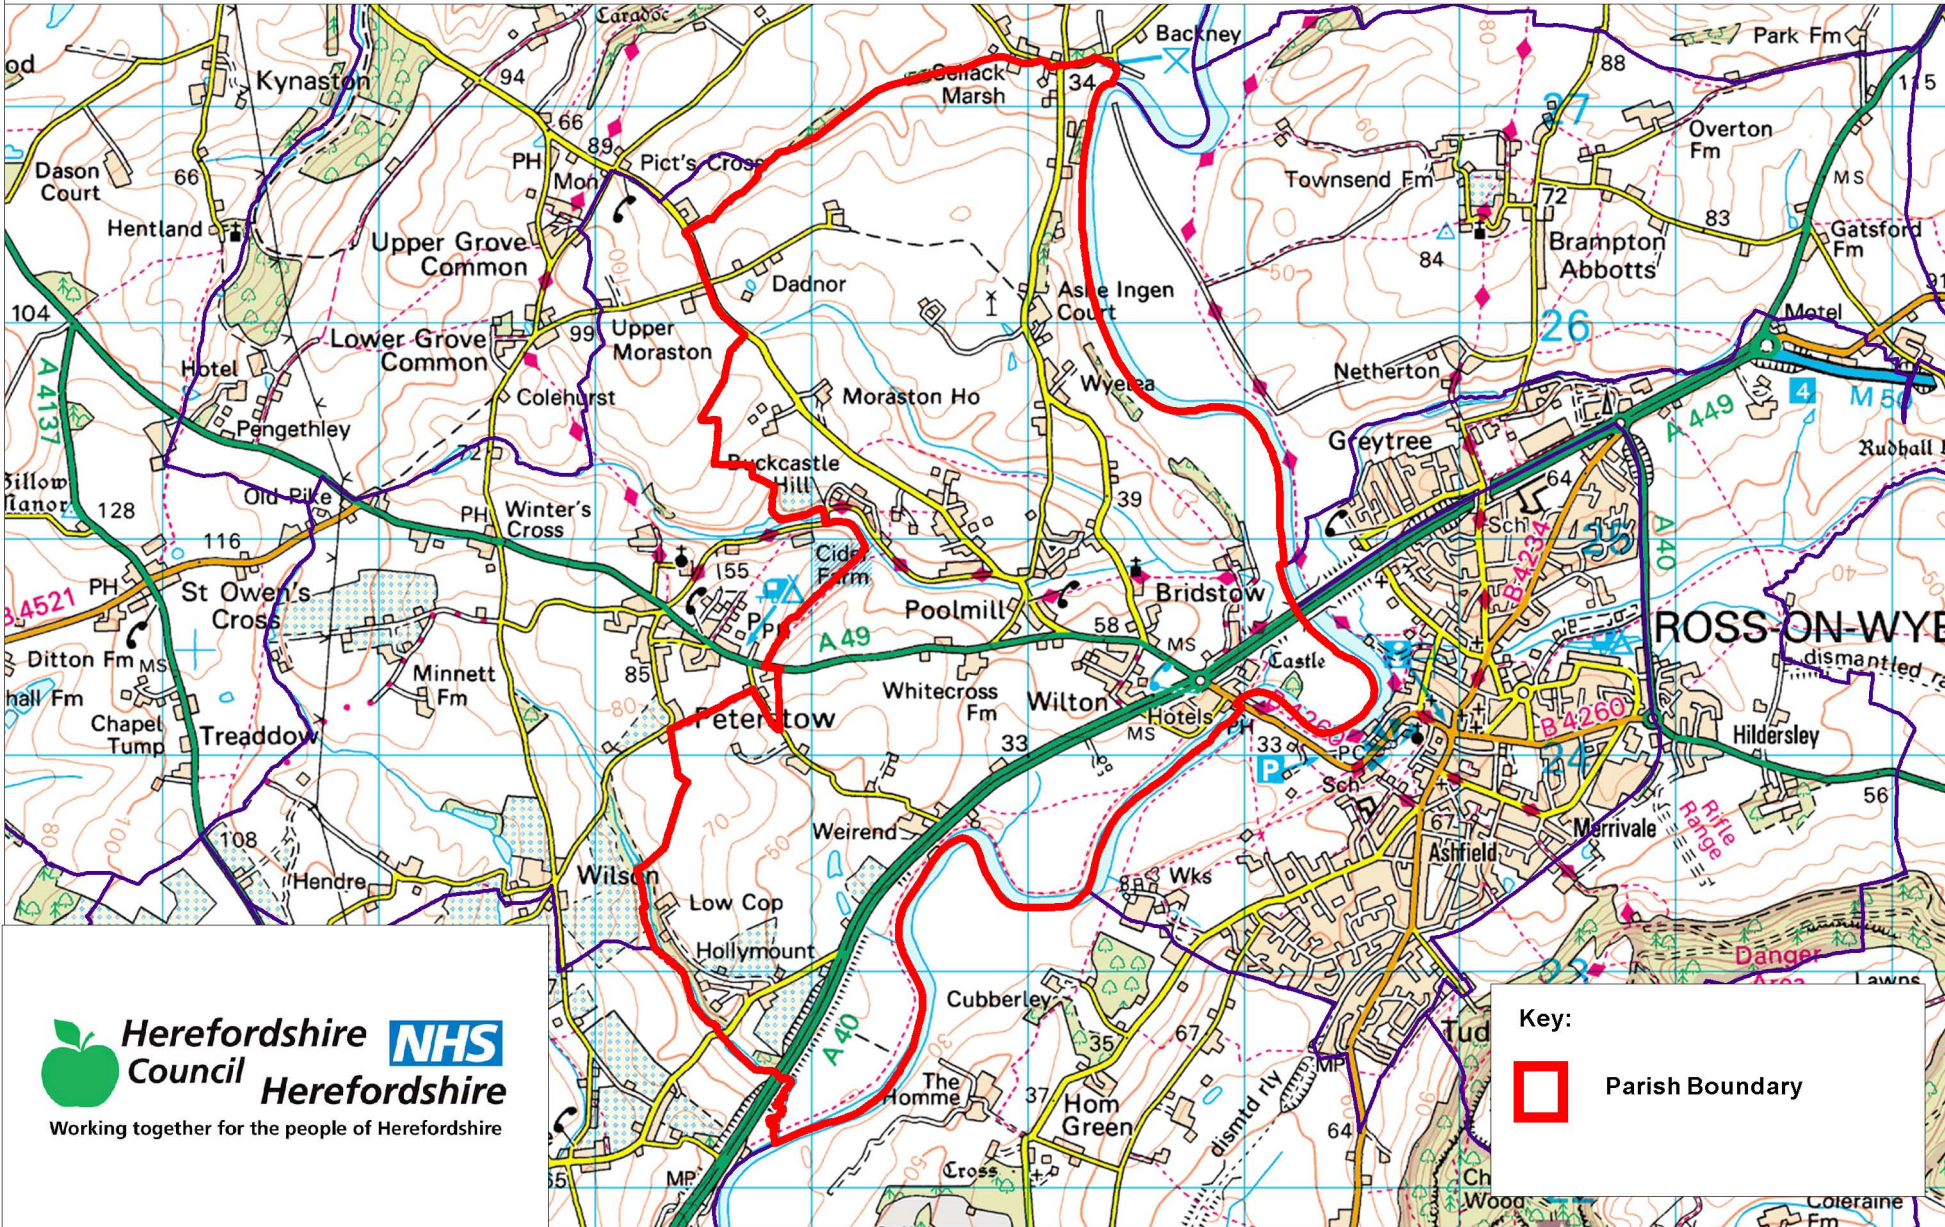

Bridstow Parish Area

© Crown copyright and database rights [2013] Ordnance Survey 100024168

Scale: 1:35,000

 **Herefordshire Council**  **Herefordshire**
Working together for the people of Herefordshire

Key:

-  Parish Boundary