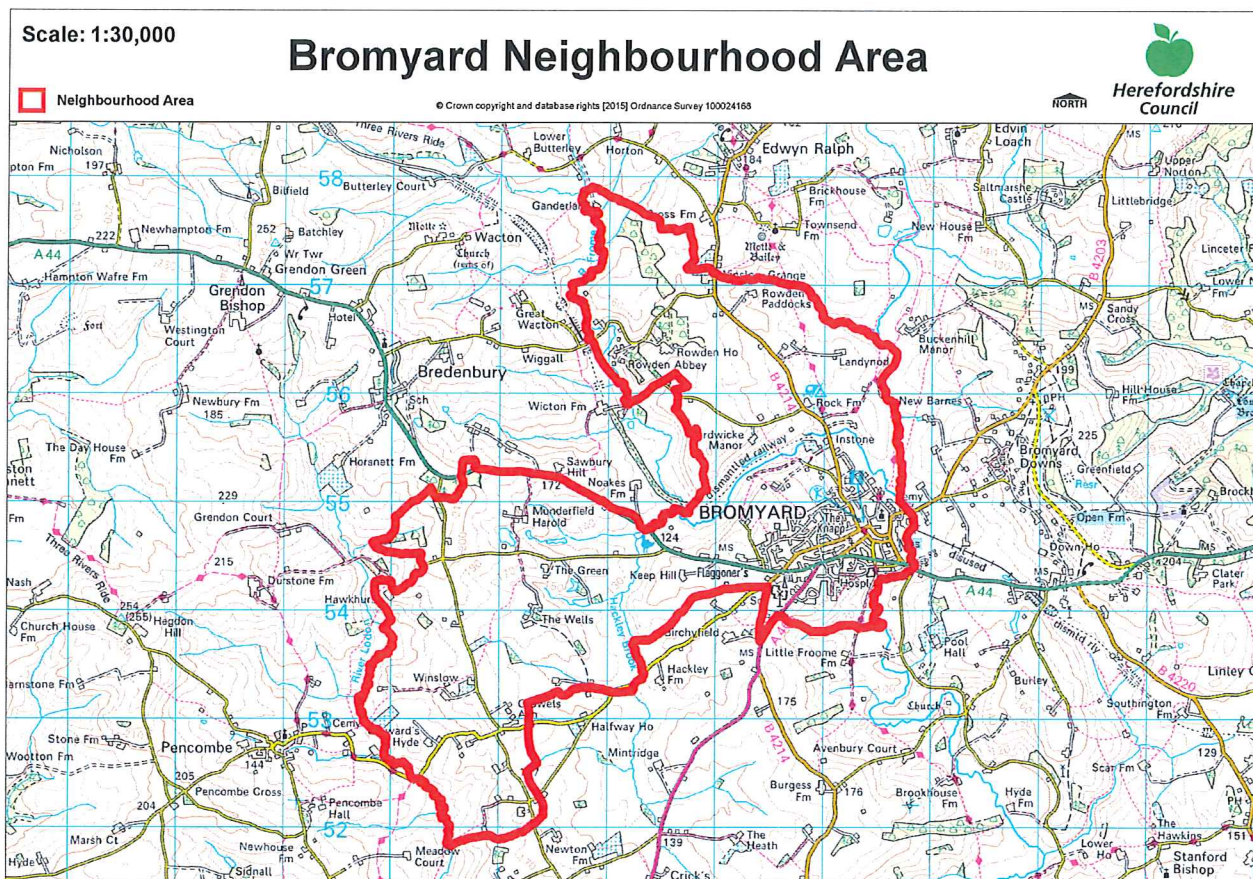

# NEIGHBOURHOOD PLANNING NOTICE

## The Neighbourhood Planning (General) Regulations 2012

Herefordshire Council has **APPROVED**, under Article 7 of the above Regulations the following Neighbourhood Area:-

Neighbourhood Area Name:

Relevant body is:

**Bromyard & Winslow  
Neighbourhood Area**

**Bromyard & Winslow  
Town Council**

The Neighbourhood Area is identified on the below map

*Richard Gabb*

**RICHARD GABB**

**PROGRAMME DIRECTOR GROWTH**

Date: 23/11/2015