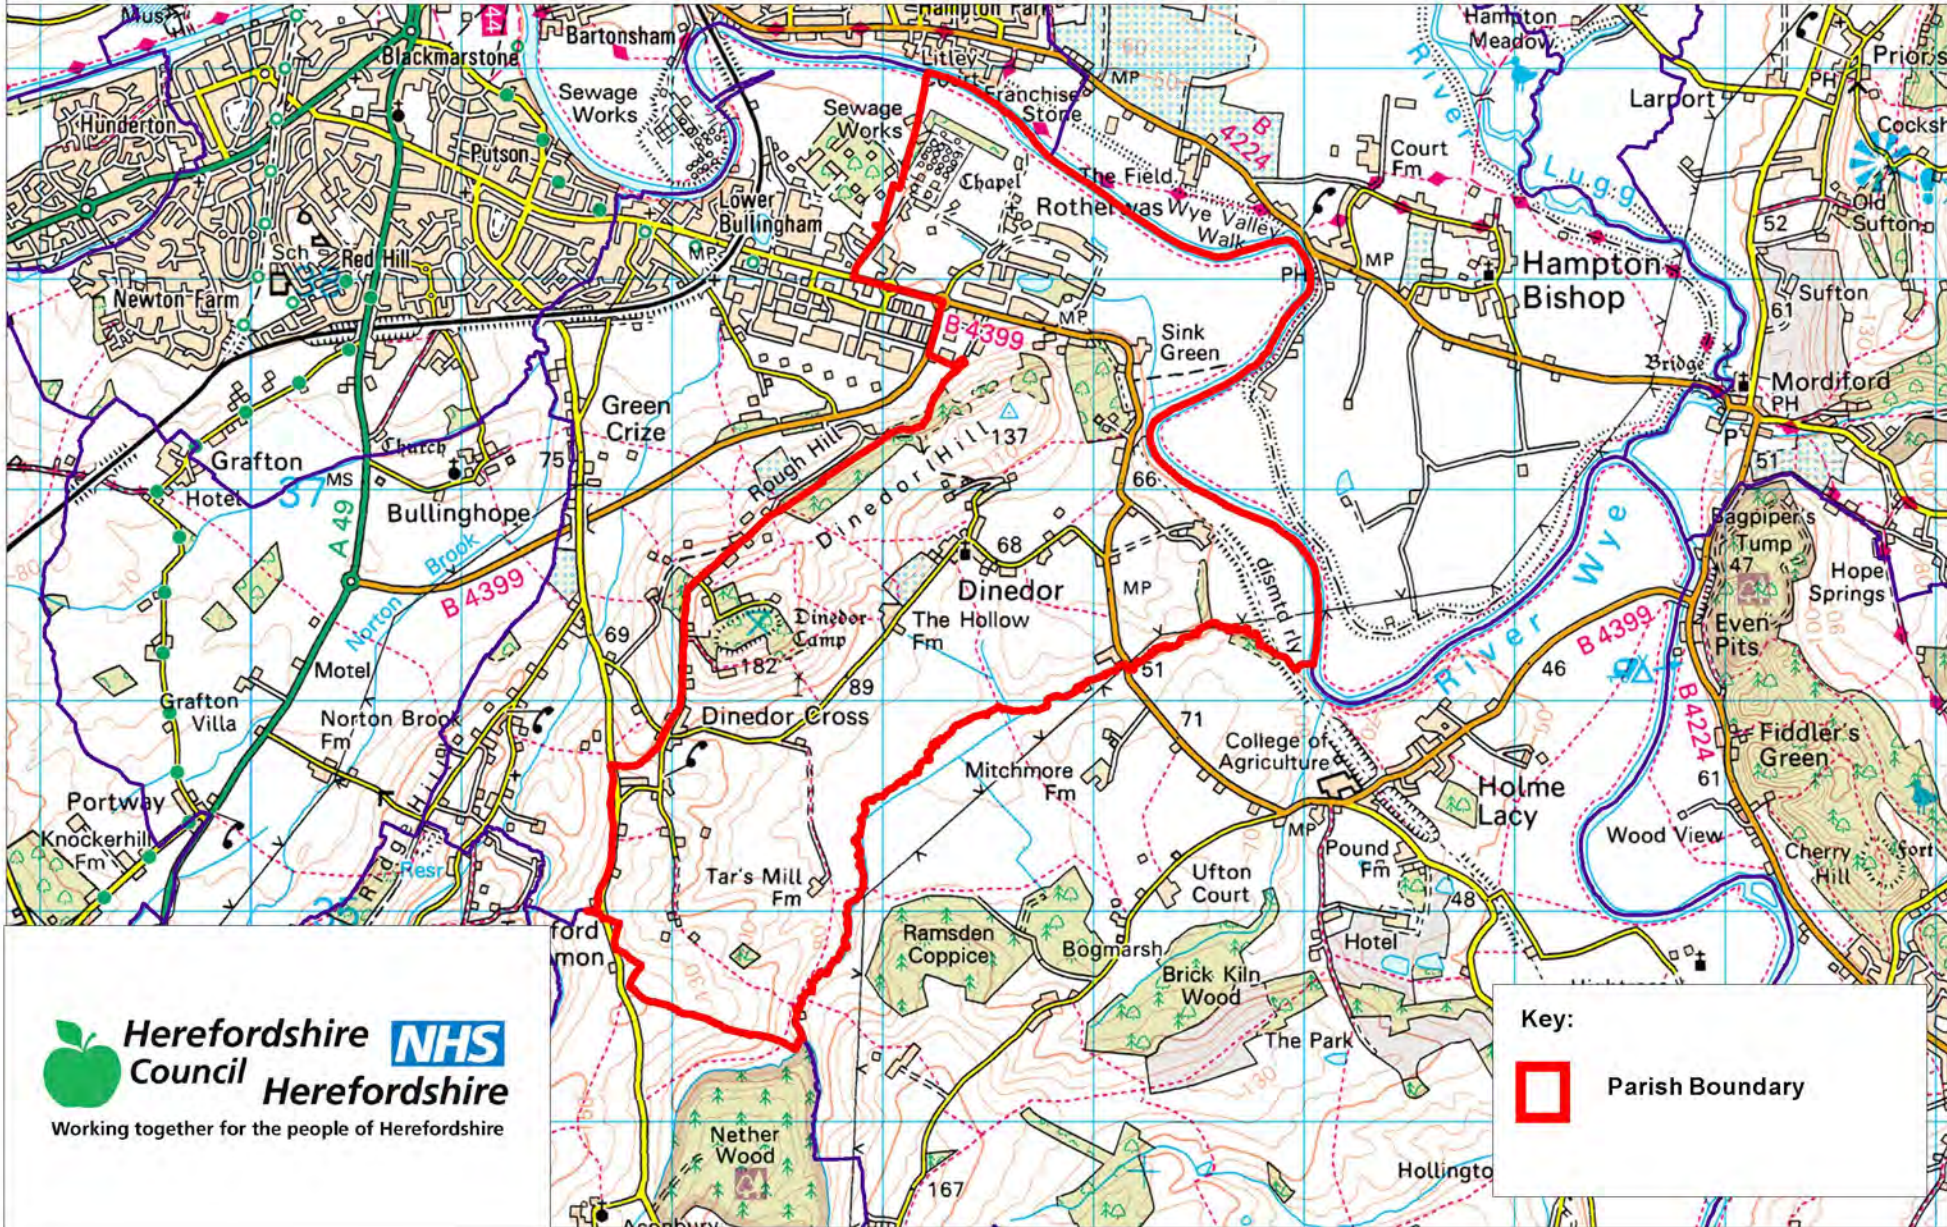

Dinedor Parish Area

© Crown copyright and database rights [2013] Ordnance Survey 100024168

Scale: 1:35,000

Key:

 Parish Boundary