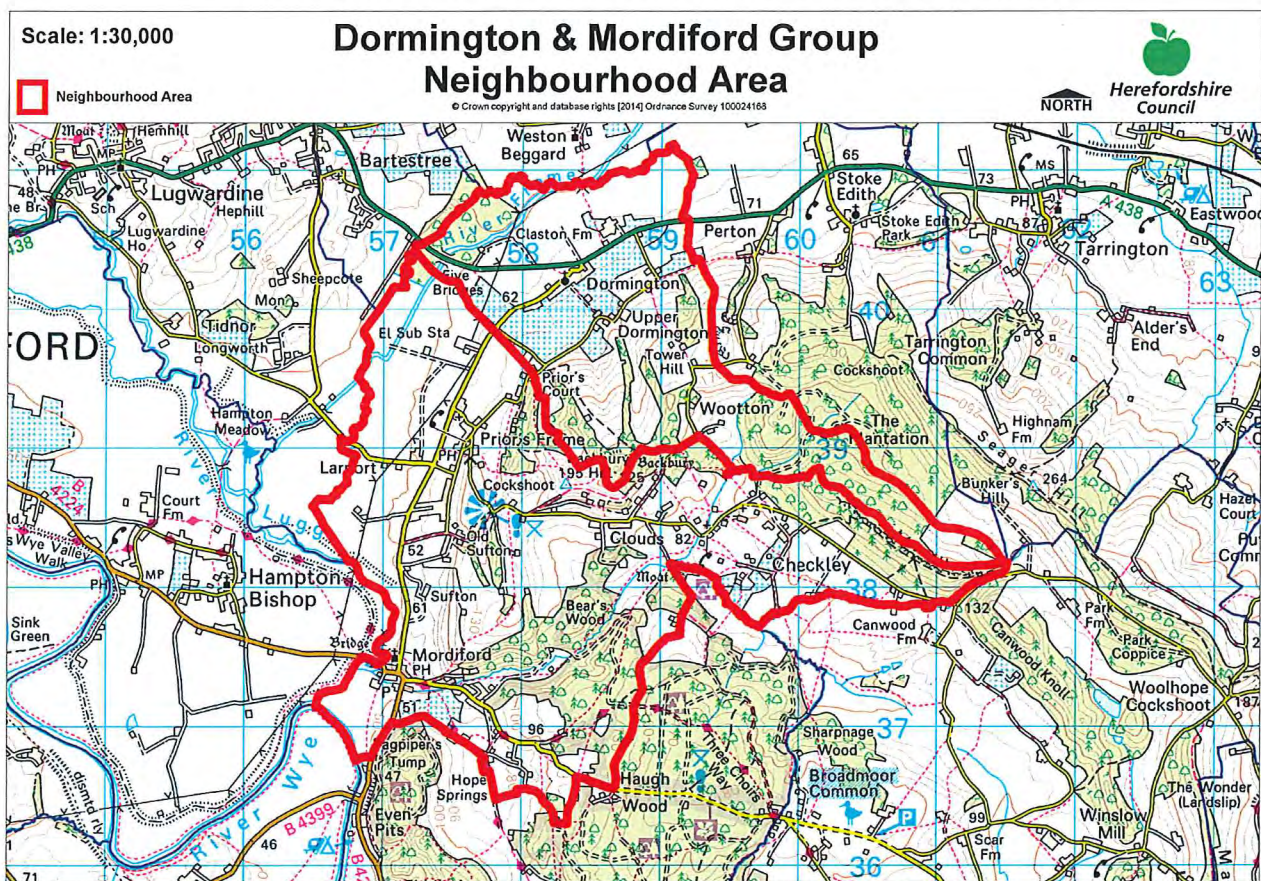

NEIGHBOURHOOD PLANNING NOTICE

The Neighbourhood Planning (General) Regulations 2012

Herefordshire Council has **APPROVED**, under Article 7 of the above Regulations the following Neighbourhood Area:-

Neighbourhood Area Name:

Relevant body is:

**Dormington & Mordiford
Neighbourhood Area**

**Dormington & Mordiford
Group Parish Council**

The Neighbourhood Area is identified on the below map

.....

ANDREW ASHCROFT

ASSISTANT DIRECTOR ECONOMY ENVIRONMENT AND CULTURAL SERVICES