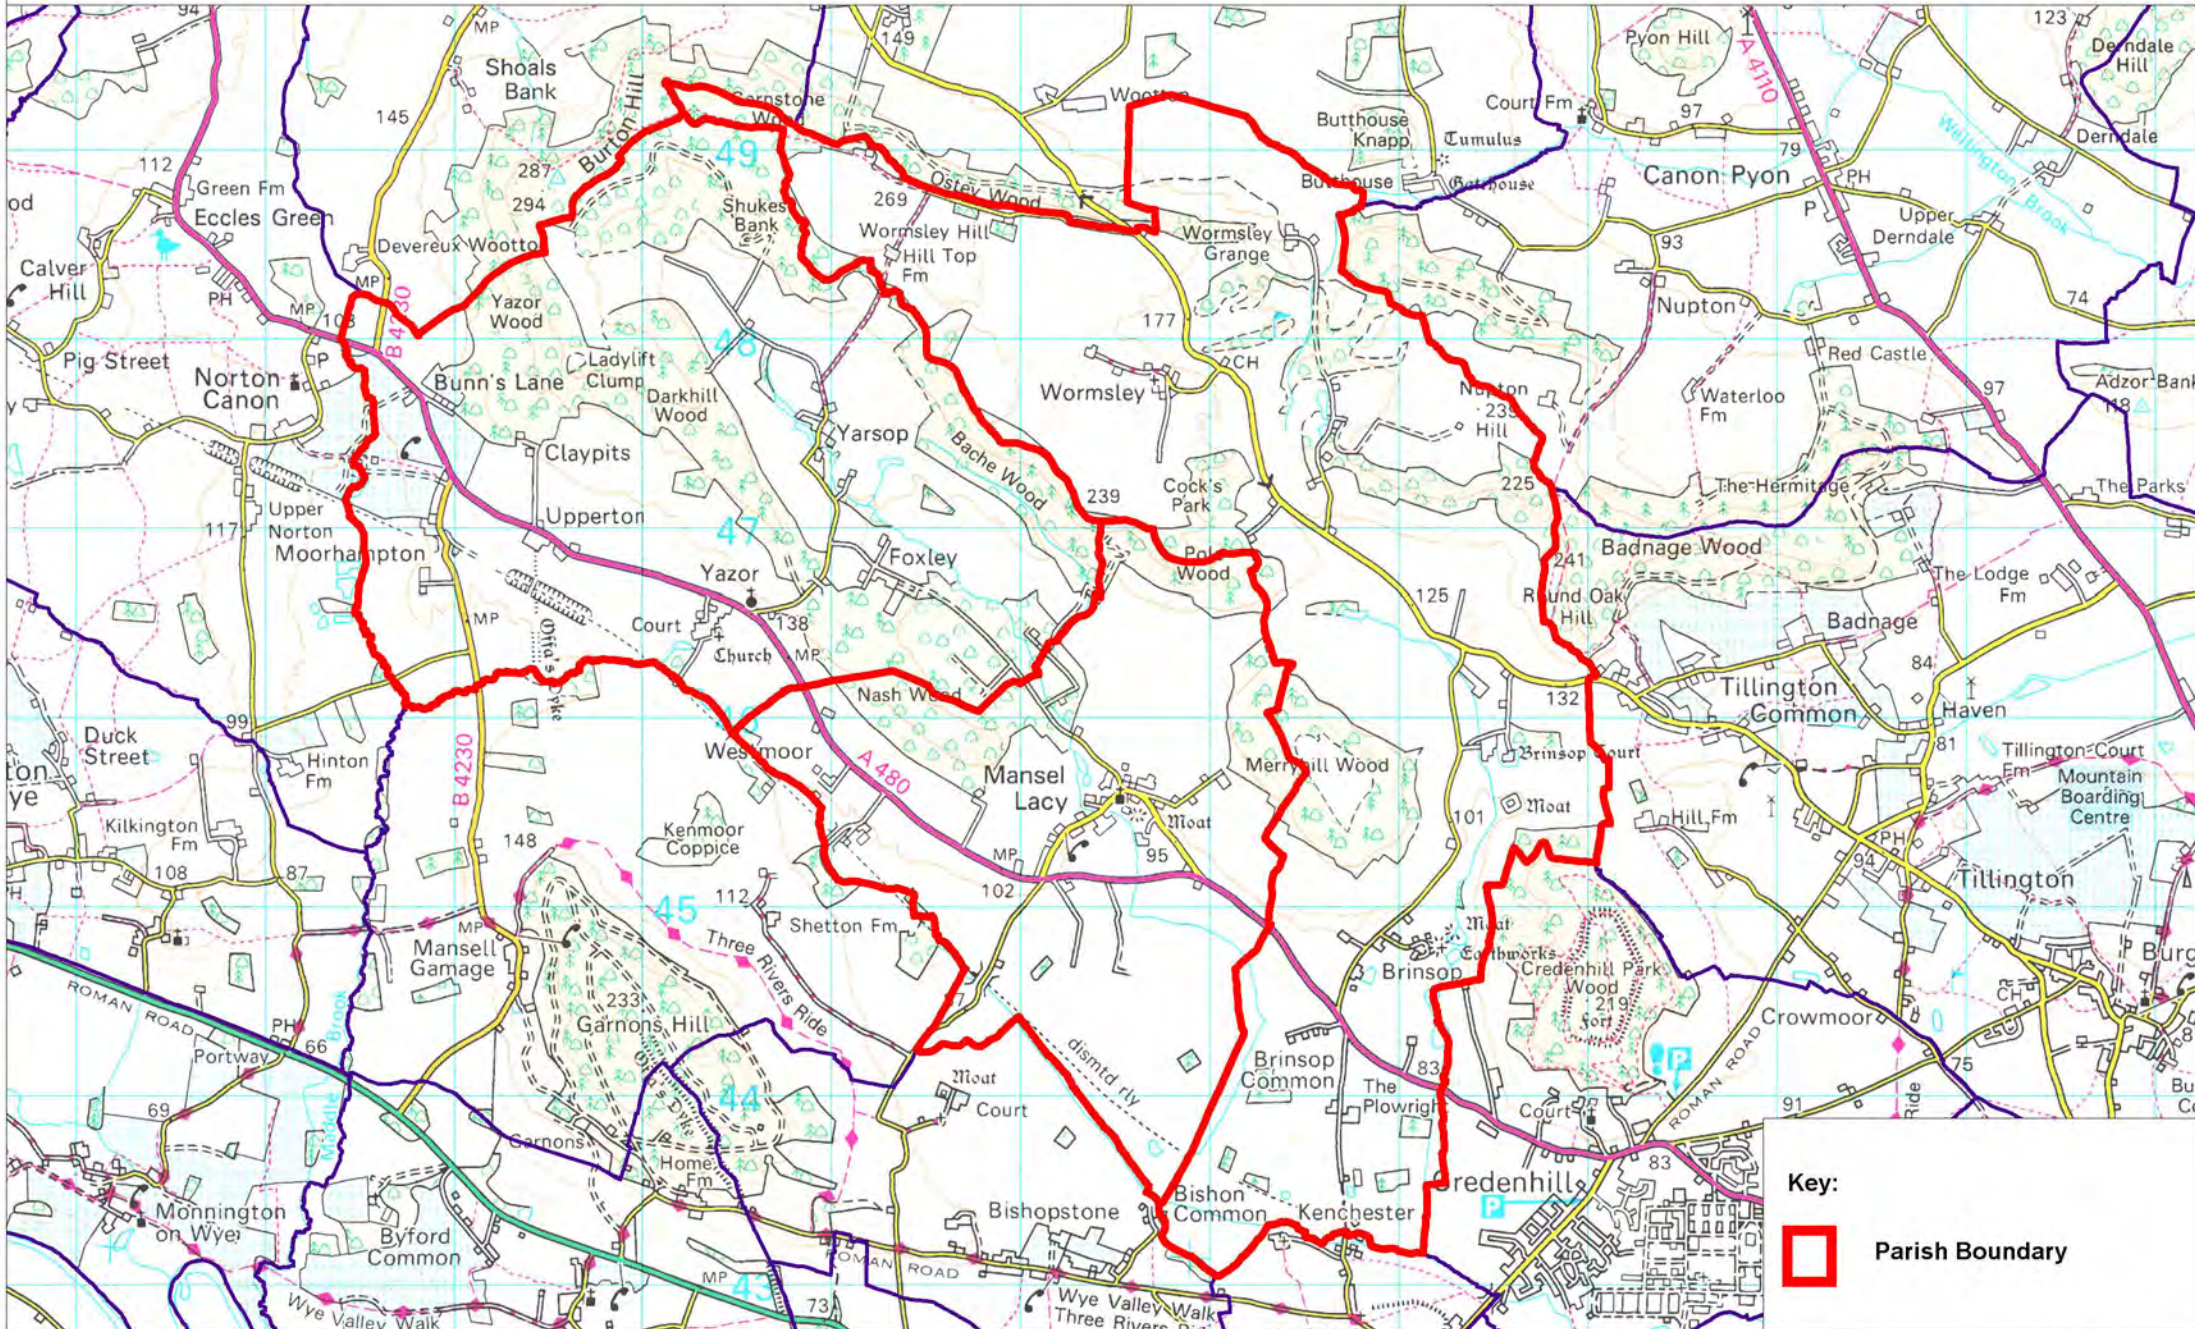

# Foxley Group Parish Area

Herefordshire Council

© Crown copyright and database rights [2013] Ordnance Survey 100024168

Scale: 1:40,000

Key:

Parish Boundary