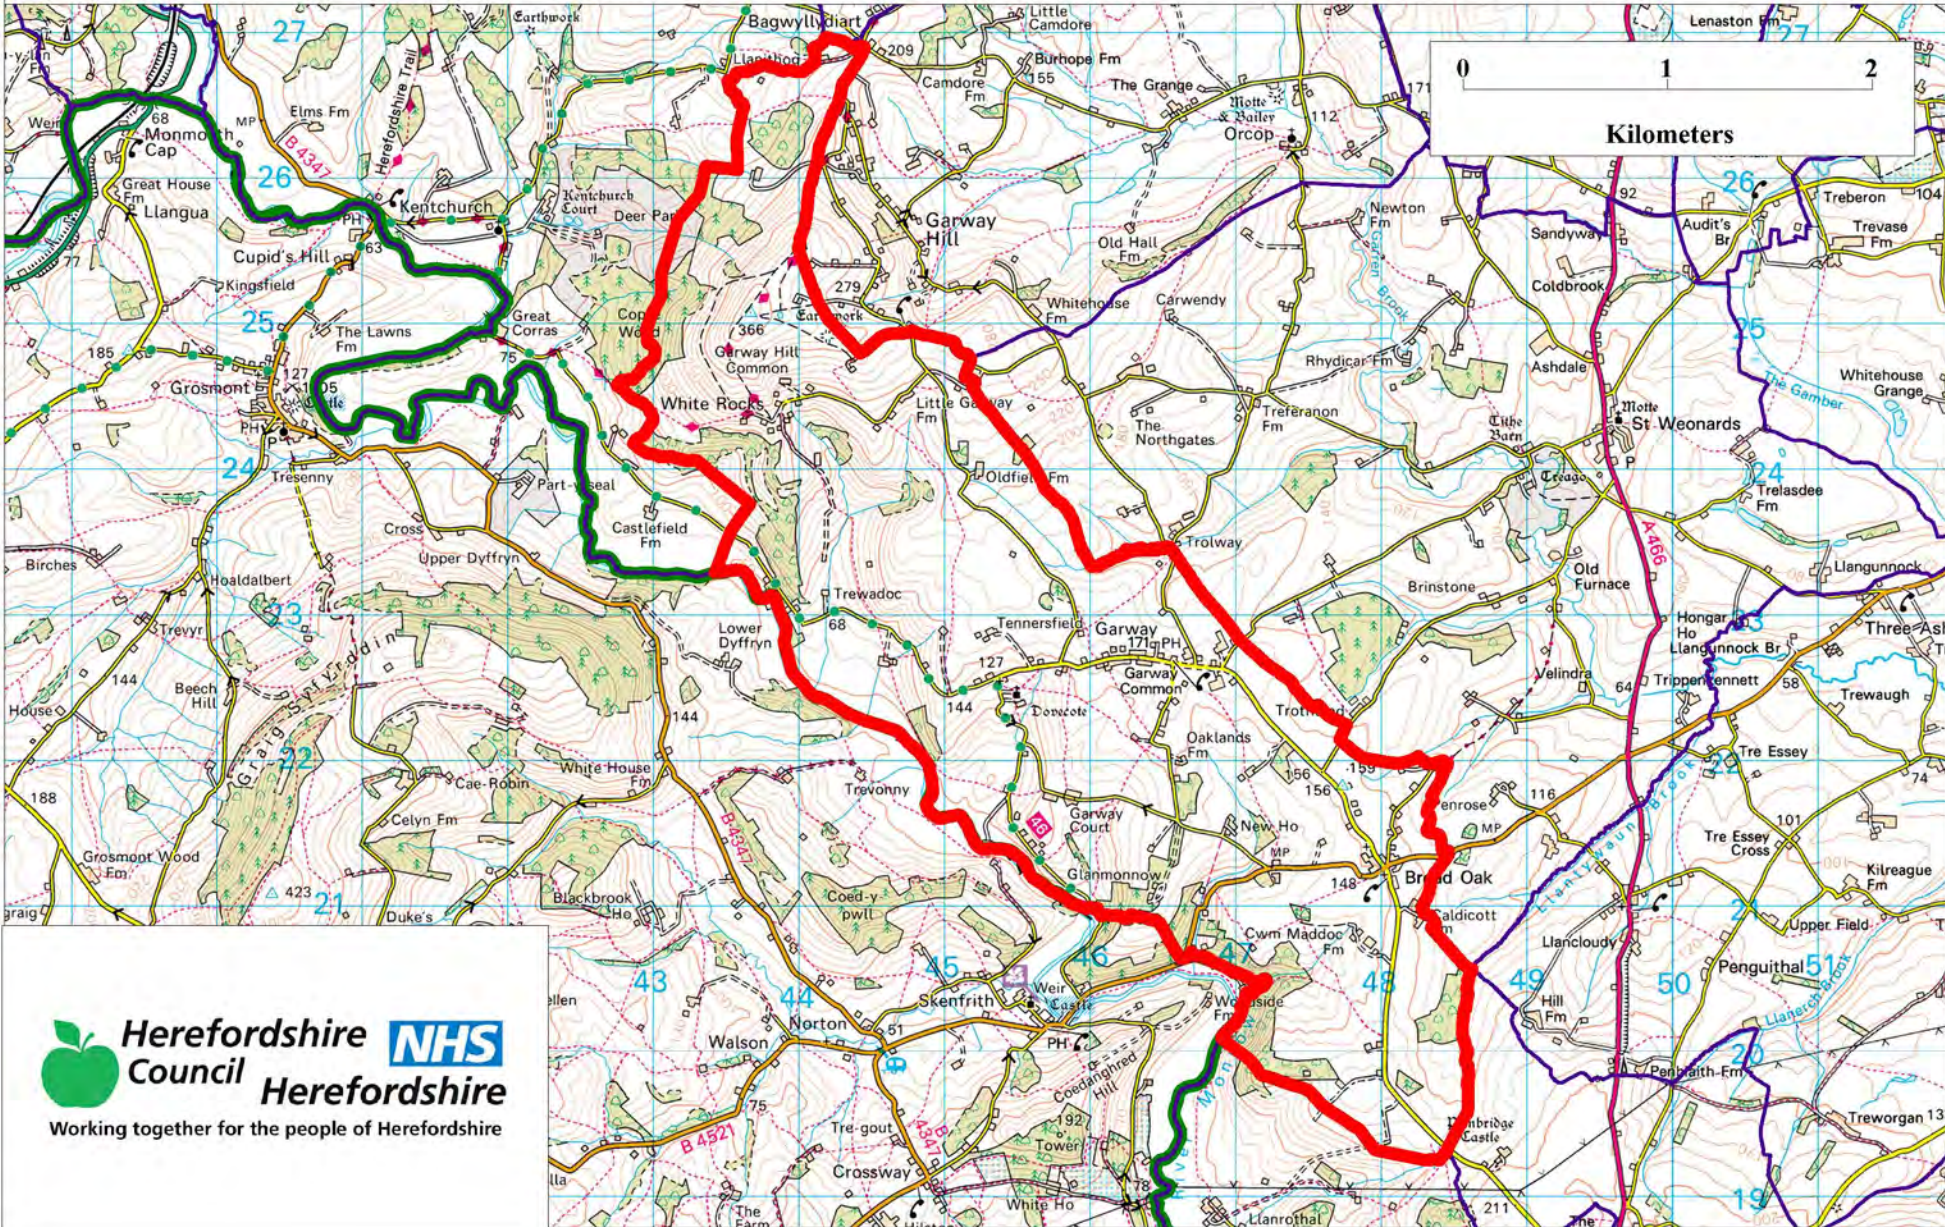

Garway Neighbourhood Area

© Crown copyright and database rights [2012] Ordnance Survey 100024168

 **Herefordshire NHS Council**
Herefordshire
Working together for the people of Herefordshire