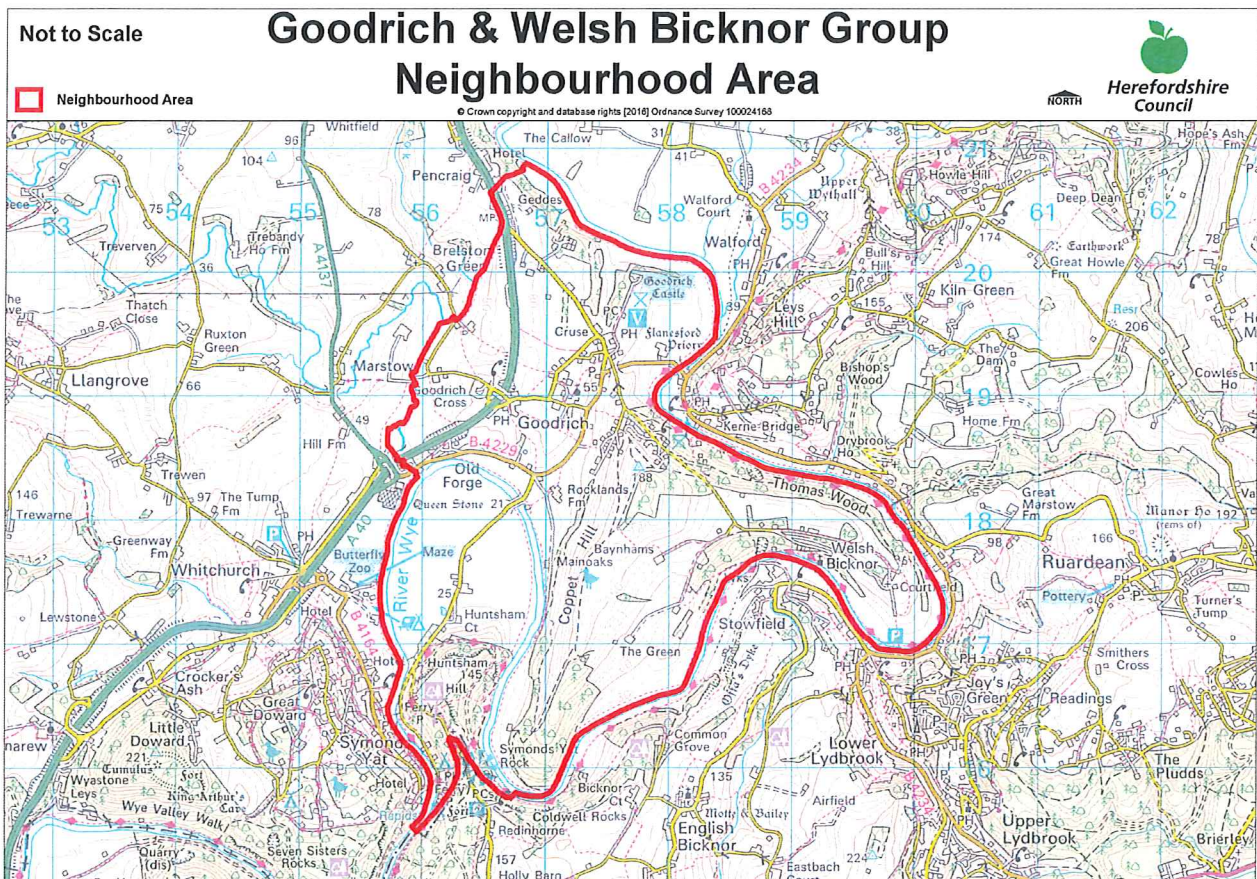

NEIGHBOURHOOD PLANNING NOTICE

The Neighbourhood Planning (General) Regulations 2012

Herefordshire Council has **APPROVED**, under Article 7 of the above Regulations the following Neighbourhood Area:-

Neighbourhood Area Name:
**Goodrich & Welsh Bicknor Group
Neighbourhood Area**

Relevant body is:
**Goodrich & Welsh Bicknor
Group Parish Council**

The Neighbourhood Area is identified on the below map

RICHARD GABB
PROGRAMME DIRECTOR GROWTH

Date: 16/08/2016