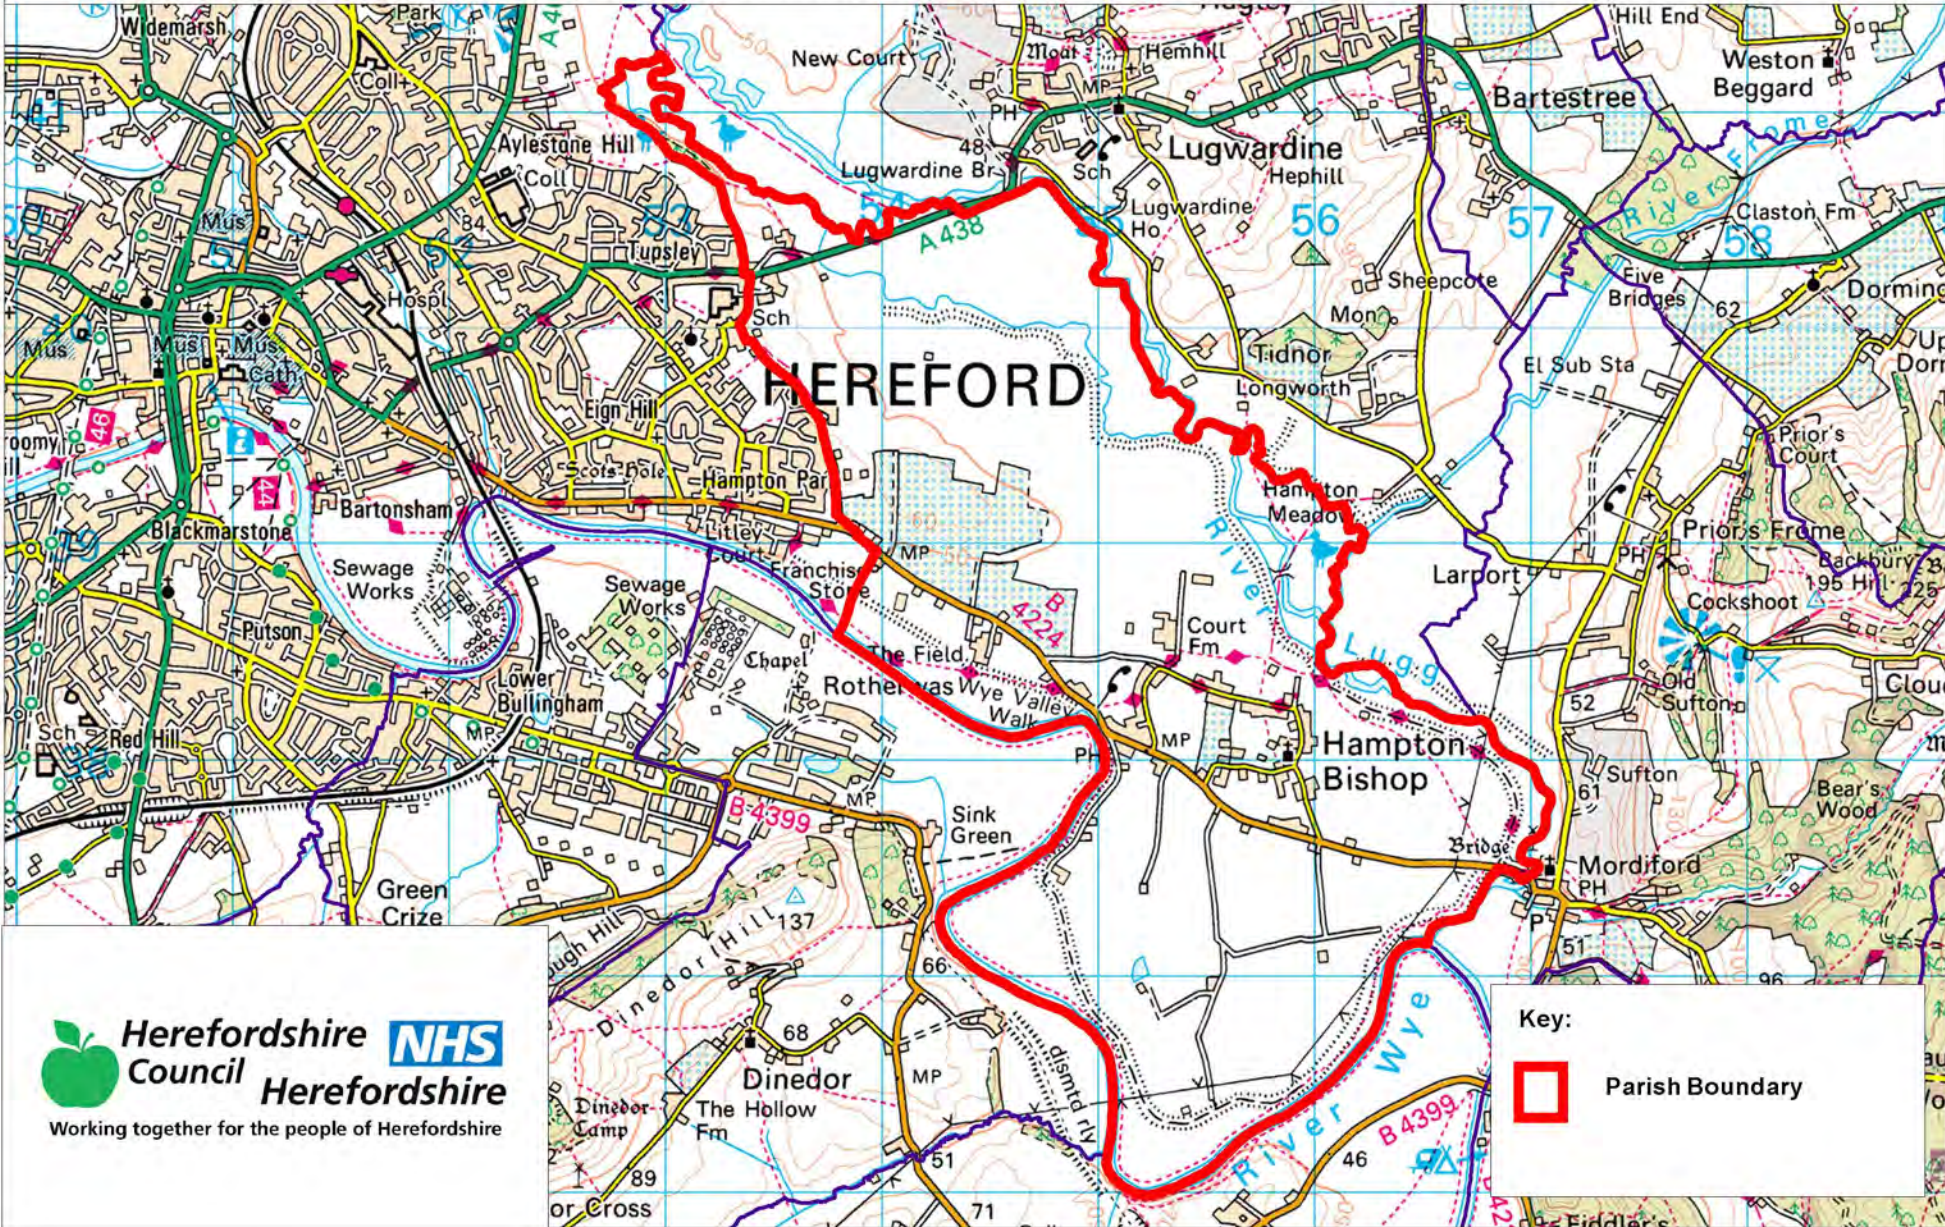

Hampton Bishop Parish Area

© Crown copyright and database rights [2013] Ordnance Survey 100024168

Scale: 1:35,000

 **Herefordshire NHS Council**
Working together for the people of Herefordshire

Key:

 Parish Boundary